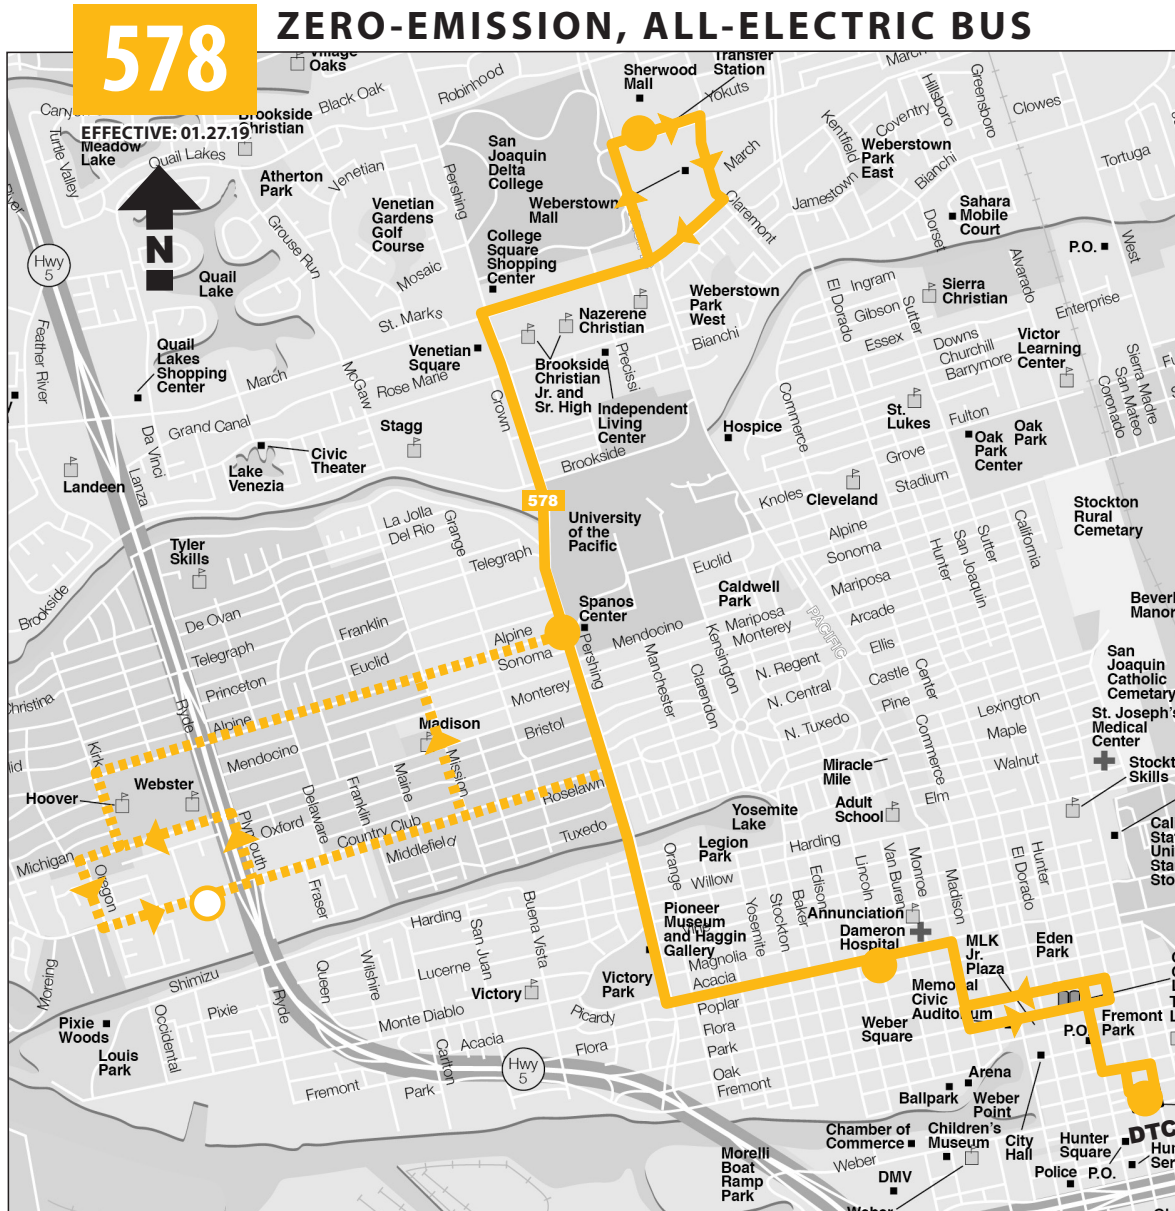

# Local 578 To Downtown Transit Center (DTC)

Southbound

EFFECTIVE: 01.27.19

Mall Transfer Station (MTS)	Pershing - Alpine	Country Club - Fontana	Acacia - Lincoln (Dameron Hospital)	DTC Arrive
5:44A	5:50A	----	5:56A	6:05A
6:30A	6:36A	----	6:43A	6:52A
7:31A	7:40A	----	7:49A	7:57A
8:41A	8:50A	----	8:59A	9:08A
9:41A	9:50A	----	9:59A	10:08A
10:41A	10:50A	----	10:59A	11:08A
11:44A	11:53A	----	<b>12:02P</b>	<b>12:11P</b>
<b>1:05P</b>	<b>1:14P</b>	----	<b>1:23P</b>	<b>1:32P</b>
<b>2:20P</b>	<b>2:29P</b>	----	<b>2:38P</b>	<b>2:47P</b>
<b>3:30P</b>	<b>3:39P</b>	----	<b>3:48P</b>	<b>3:57P</b>
<b>4:37P</b>	<b>4:46P</b>	----	<b>4:55P</b>	<b>5:04P</b>
<b>5:45P</b>	<b>5:54P</b>	----	<b>6:03P</b>	<b>6:12P</b> †
<b>7:45P</b>	<b>7:54P</b>	<b>8:03P</b>	<b>8:12P</b>	<b>8:21P</b> *

# Local 578 To Mall Transfer Station (MTS)

Northbound

EFFECTIVE: 01.27.19

DTC Depart	Acacia - Lincoln (Dameron Hospital)	Country Club - Fontana	Pershing - Larry Heller	Mall Transfer Station (MTS)
6:10A	6:16A	----	6:22A	6:29A
6:59A	7:06A	----	7:13A	7:20A
8:13A	8:20A	----	8:29A	8:36A
9:15A	9:22A	----	9:31A	9:38A
10:15A	10:22A	----	10:31A	10:38A
<b>11:20A</b>	<b>11:27A</b>	----	<b>11:36A</b>	<b>11:43A</b>
<b>12:25P</b>	<b>12:32P</b>	----	<b>12:41P</b>	<b>12:48P</b>
<b>1:45P</b>	<b>1:52P</b>	----	<b>2:01P</b>	<b>2:10P</b>
<b>3:00P</b>	<b>3:07P</b>	----	<b>3:16P</b>	<b>3:25P</b>
<b>4:10P</b>	<b>4:17P</b>	----	<b>4:26P</b>	<b>4:35P</b>
<b>5:15P</b>	<b>5:22P</b>	----	<b>5:31P</b>	<b>5:40P</b>
<b>7:05P</b>	<b>7:12P</b>	<b>7:20P</b>	<b>7:24P</b>	<b>7:37P</b>

● Transfer Point ○ Stop - - - - Limited Service

\* Bus goes out of service † Bus continues in service as Route 560