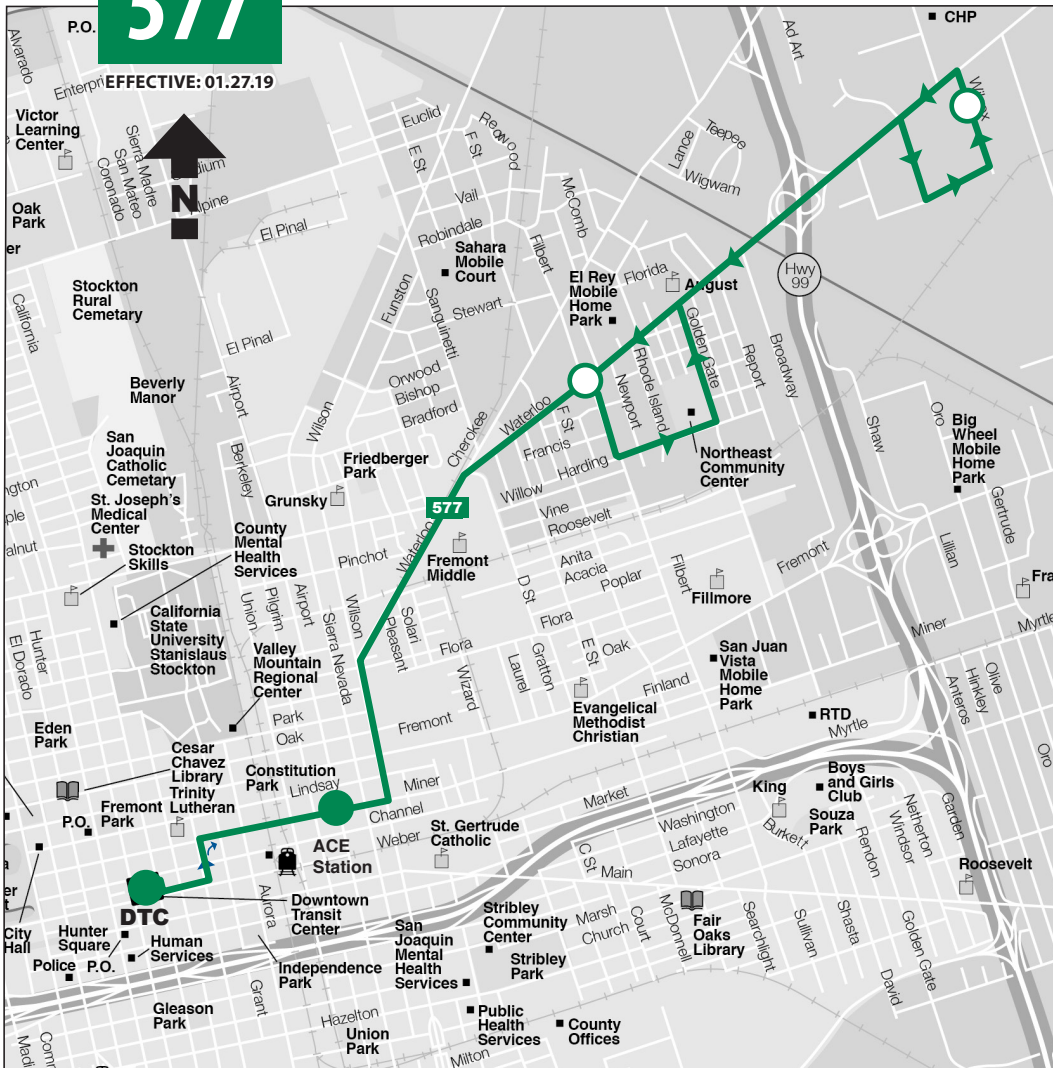

577

ZERO-EMISSION, ALL-ELECTRIC BUS

EFFECTIVE: 01.27.19

● Transfer Point ○ Stop * Bus goes out of service

Local 577 To Downtown Transit Center (DTC)

Westbound

EFFECTIVE: 01.27.19

Wilcox - Waterloo	Waterloo - Filbert	Miner - Airport	DTC Arrive
○	○	●	●
5:46A	5:51A	5:58A	6:01A
6:28A	6:33A	6:40A	6:43A
7:20A	7:25A	7:32A	7:35A
8:03A	8:08A	8:15A	8:18A
8:48A	8:53A	9:00A	9:03A *
2:48P	2:53P	3:00P	3:03P
3:34P	3:39P	3:46P	3:49P
4:23P	4:28P	4:35P	4:38P *
6:04P	6:09P	6:16P	6:19P *

Local 577 To Wilcox/Waterloo

Eastbound

EFFECTIVE: 01.27.19

DTC Depart	Miner - Airport	Filbert - Waterloo	Wilcox - Waterloo
●	●	●	○
6:10A	6:13A	6:19A	6:26A
7:03A	7:06A	7:12A	7:19A
7:45A	7:48A	7:54A	8:01A
8:30A	8:33A	8:39A	8:46A
3:15P	3:18P	3:24P	3:31P
4:05P	4:08P	4:14P	4:21P
5:47P	5:50P	5:56P	6:03P