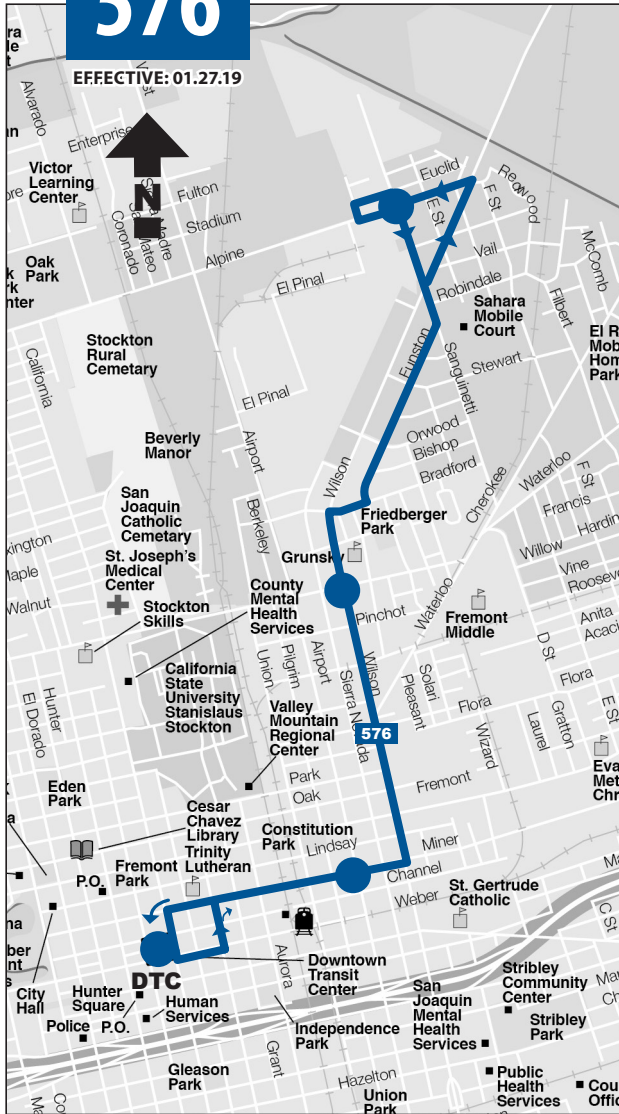

# 576

EFFECTIVE: 01.27.19

● Transfer Point ○ Stop

\* Bus goes out of service

## Local 576 To Downtown Transit Center (DTC)

Southbound

EFFECTIVE: 01.27.19

Alpine - Sanguinetti	Wilson - Harding	Miner - Airport	DTC Arrive
5:50A	5:55A	6:01A	6:04A
6:35A	6:40A	6:46A	6:49A
7:40A	7:45A	7:51A	7:54A
8:30A	8:35A	8:41A	8:44A
9:25A	9:30A	9:36A	9:39A *
2:40P	2:45P	2:51P	2:54P
3:20P	3:25P	3:31P	3:34P
4:05P	4:10P	4:16P	4:19P
4:50P	4:55P	5:01P	5:04P
5:30P	5:35P	5:41P	5:44P
6:25P	6:30P	6:36P	6:39P *

## Local 576 To Alpine/Sanguinetti

Northbound

EFFECTIVE: 01.27.19

DTC Depart	Miner - Airport	Wilson - Harding	Alpine - Sanguinetti
6:15A	6:18A	6:24A	6:32A
7:10A	7:18A	7:24A	7:32A
8:05A	8:08A	8:14A	8:22A
9:05A	9:08A	9:14A	9:22A
2:20P	2:23P	2:30P	2:38P
3:00P	3:03P	3:10P	3:18P
3:45P	3:48P	3:55P	4:03P
4:30P	4:33P	4:40P	4:48P
5:10P	5:13P	5:20P	5:28P
6:05P	6:08P	6:15P	6:23P