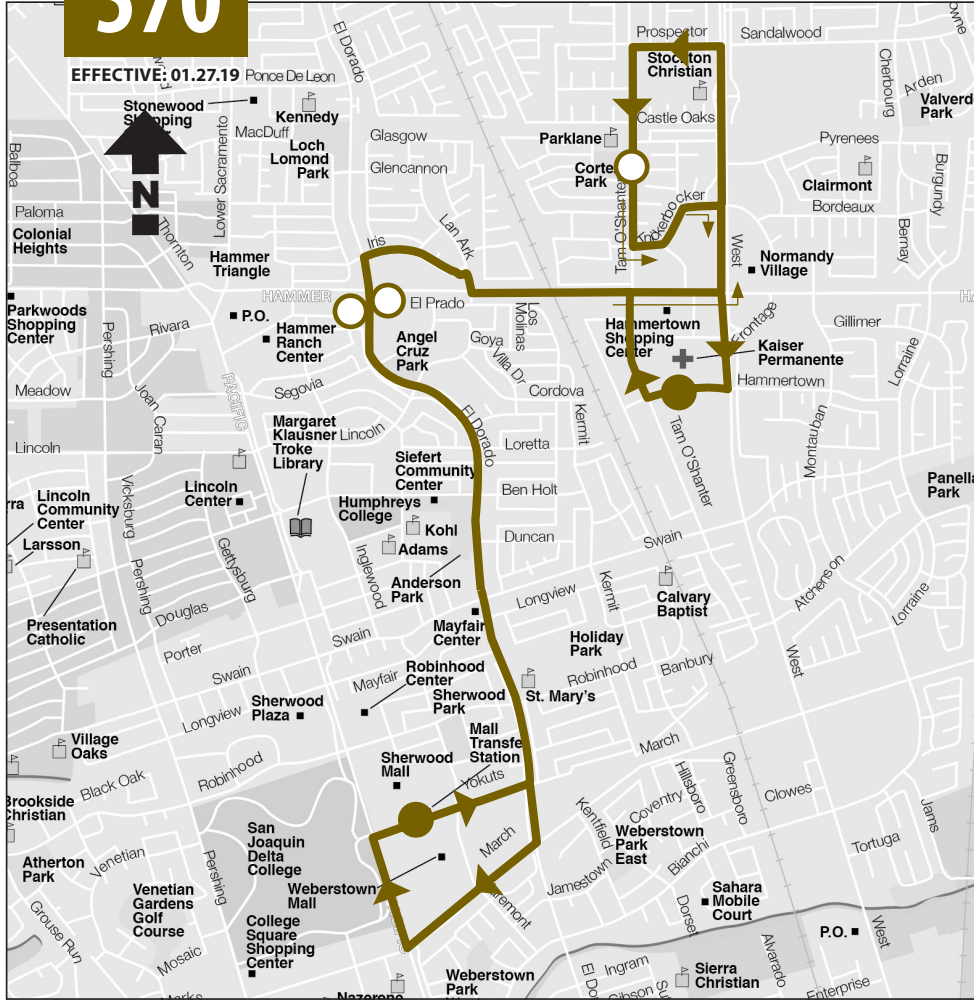

570

EFFECTIVE: 01.27.19

● Transfer Point ○ Stop * Bus goes out of service

Local 570 To Mall Transfer Station (MTS)

Southbound

EFFECTIVE: 01.27.19

Tam O'Shanter - Erie (Cortez Park)	Hammertown - Kaiser	El Dorado - Mission Park	Mall Transfer Station (MTS)
7:02A	7:08A	7:17A	7:26A
8:00A	8:06A	8:15A	8:24A
9:02A	9:08A	9:17A	9:26A
10:04A	10:10A	10:19A	10:28A
11:08A	11:14A	11:23A	11:32A
12:08P	12:14P	12:23P	12:32P
1:13P	1:19P	1:28P	1:37P
2:18P	2:24P	2:32P	2:41P
3:18P	3:24P	3:32P	3:41P
4:28P	4:34P	4:42P	4:51P
5:38P	5:44P	5:52P	6:01P
6:38P	6:44P	6:52P	7:01P*

Local 570 To Tam O'Shanter - Erie

Northbound

EFFECTIVE: 01.27.19

Mall Transfer Station (MTS)	El Dorado - Hammer	Tam O'Shanter - Erie (Cortez Park)
7:32A	7:44A	7:59A
8:34A	8:46A	9:01A
9:38A	9:48A	10:03A
10:40A	10:52A	11:07A
11:40A	11:52A	12:07P
12:45P	12:57P	1:12P
1:50P	2:02P	2:17P
2:50P	3:02P	3:17P
4:00P	4:12P	4:27P
5:05P	5:17P	5:37P
6:05P	6:17P	6:37P