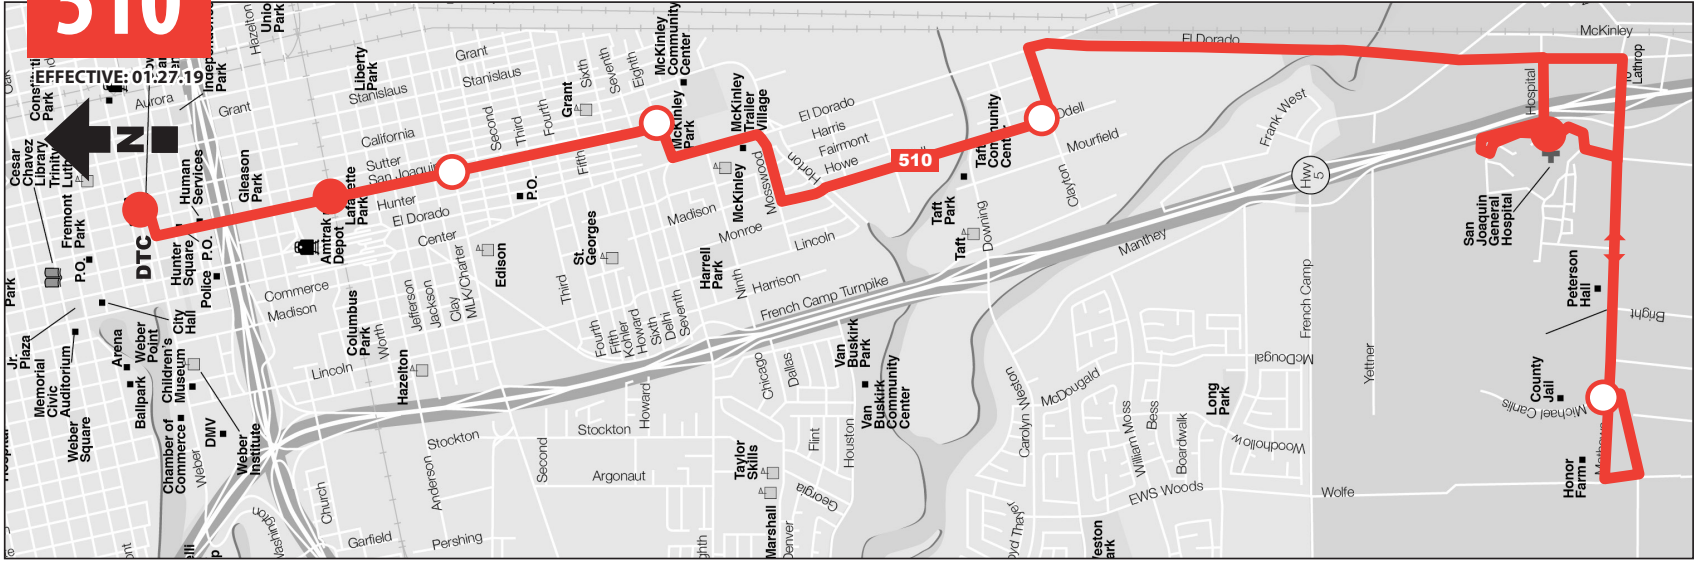

# 510

● Transfer Point   ○ Stop   \* Bus goes out of service

## Local 510 To Downtown Transit Center (DTC)

Northbound EFFECTIVE: 01.27.19

San Joaquin County Honor Farm	Clayton - O'Dell	San Joaquin - Clay	Amtrak Station	DTC Arrive
5:25A	5:36A	5:46A	5:48A	5:53A
6:36A	6:47A	6:58A	7:00A	7:03A
7:36A	7:47A	7:58A	8:00A	8:04A
8:41A	8:52A	9:03A	9:05A	9:09A
9:51A	10:02A	10:13A	10:15A	10:19A
11:01A	11:12A	11:23A	11:25A	11:29A
12:11P	12:22P	12:33P	12:35P	12:39P
12:46P	12:57P	1:08P	1:10P	1:14P
1:26P	1:37P	1:48P	1:50P	1:54P
2:01P	2:12P	2:23P	2:25P	2:29P
2:41P	2:52P	3:03P	3:05P	3:09P
3:11P	3:22P	3:33P	3:35P	3:39P
3:56P	4:07P	4:18P	4:20P	4:24P
4:26P	4:37P	4:48P	4:50P	4:54P
5:06P	5:17P	5:28P	5:30P	5:34P
5:37P	5:48P	5:59P	6:01P	6:05P *
6:16P	6:27P	6:38P	6:40P	6:44P *

## Local 510 To San Joaquin County Honor Farm

Southbound EFFECTIVE: 01.27.19

DTC Depart	Amtrak Station	San Joaquin - MLK Blvd.	Clayton - O'Dell	San Joaquin County Hospital	San Joaquin County Honor Farm
6:07A	6:11A	6:13A	6:23A	6:30A	6:35A
7:05A	7:09A	7:11A	7:21A	7:28A	7:33A
8:10A	8:14A	8:16A	8:26A	8:33A	8:38A
9:20A	9:24A	9:26A	9:36A	9:43A	9:48A
10:30A	10:34A	10:36A	10:46A	10:53A	10:58A
11:40A	11:44A	11:46A	11:56A	12:03P	12:08P
12:15P	12:19P	12:21P	12:31P	12:38P	12:43P
12:55P	12:59P	1:01P	1:11P	1:18P	1:23P
1:30P	1:34P	1:36P	1:46P	1:53P	1:58P
2:10P	2:14P	2:16P	2:26P	2:33P	2:38P
2:40P	2:44P	2:46P	2:56P	3:03P	3:08P
3:25P	3:29P	3:31P	3:41P	3:48P	3:53P
3:55P	3:59P	4:01P	4:11P	4:18P	4:23P
4:35P	4:39P	4:41P	4:51P	4:58P	5:03P
5:08P	5:12P	5:14P	5:24P	5:31P	5:36P
5:45P	5:49P	5:51P	6:01P	6:08P	6:13P