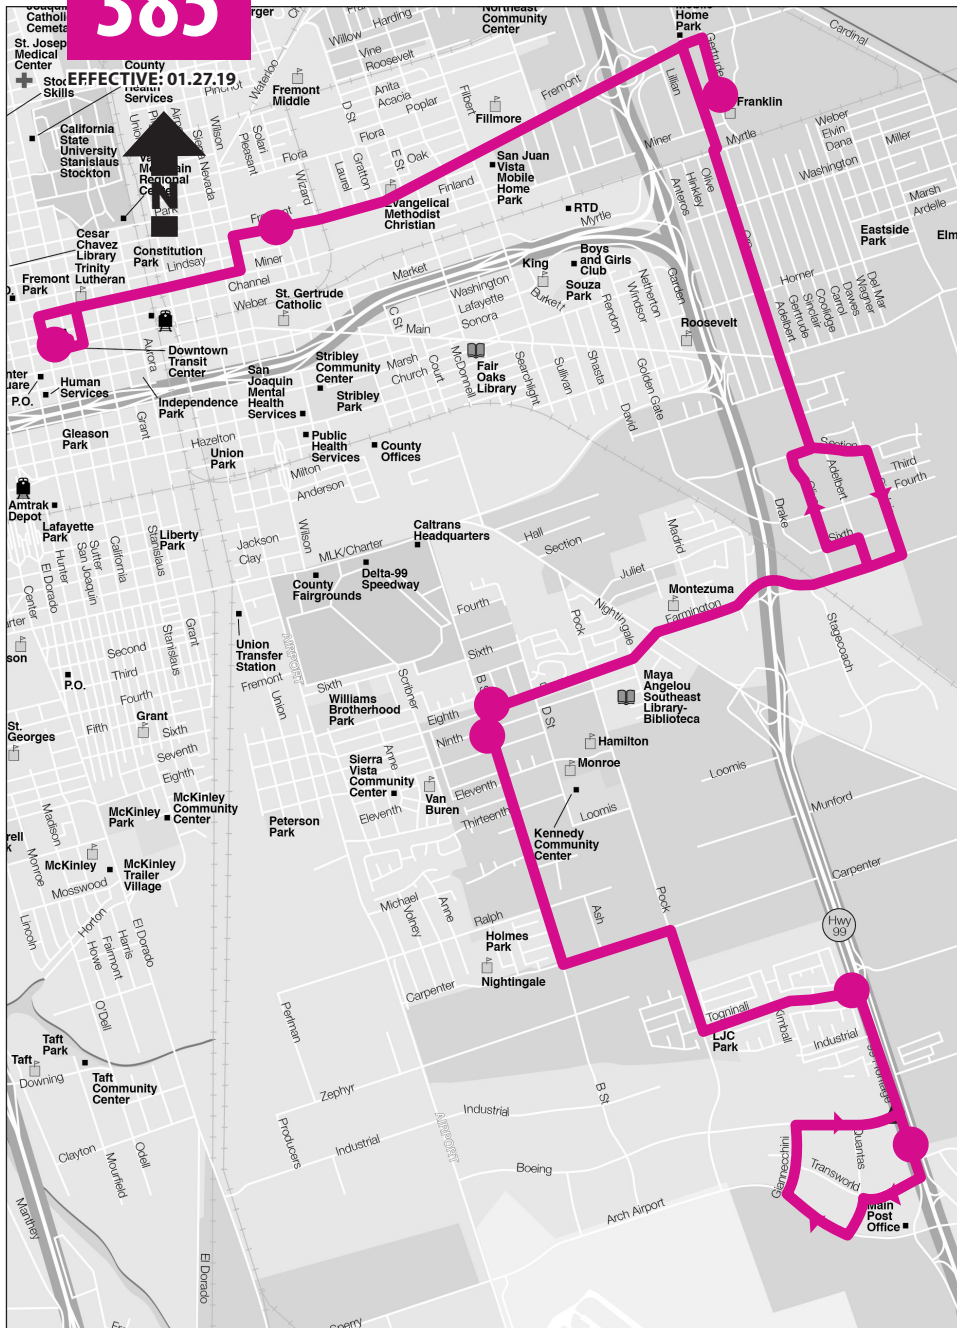

385

● Transfer Point ○ Stop * Bus goes out of service

Local 385 To Frontage 99 - Boeing (PG&E/Venture)

Southbound EFFECTIVE: 01.27.19

Local 385 To Downtown Transit Center (DTC)

Northbound EFFECTIVE: 01.27.19