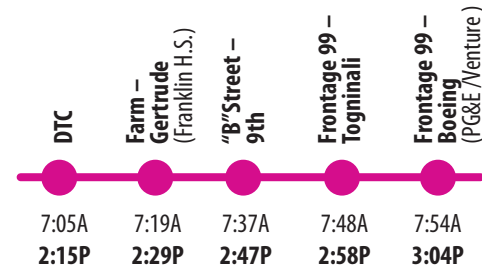

385

● Transfer Point ○ Stop * Bus goes out of service

Local 385 To Frontage 99 - Boeing (PG&E/Venture)

Southbound EFFECTIVE: 01.27.19

Local 385 To Downtown Transit Center (DTC)

Northbound EFFECTIVE: 01.27.19