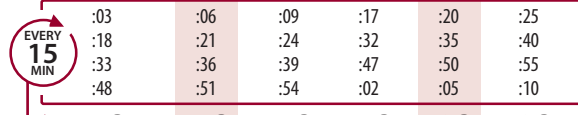

# To Edison High School Express 49

Eastbound

EFFECTIVE: 01.27.19

MLK – French Camp (Edison H.S.)	MLK – San Joaquin	Union Transfer Station Arrive	Union Transfer Station Depart	"B" Street – MLK	Eighth – "B" Street	Mariposa – Farmington (Walgreens)
5:48A	5:49A	5:54A	5:58A	6:00A	6:02A	6:05A
5:58A	5:59A	6:04A	6:10A	6:12A	6:14A	6:17A
6:08A	6:09A	6:14A	6:23A	6:25A	6:27A	6:31A
6:25A	6:26A	6:31A	6:38A	6:40A	6:42A	6:46A
6:41A	6:42A	6:47A	6:54A	6:56A	6:58A	7:02A
6:58A	6:59A	7:04A	7:08A	7:10A	7:12A	7:16A
7:13A	7:14A	7:19A	7:23A	7:25A	7:27A	7:31A
7:28A	7:29A	7:34A	7:38A	7:40A	7:42A	7:46A
7:43A	7:44A	7:49A	7:53A	7:55A	7:57A	8:01A
7:58A	7:59A	8:04A	8:08A	8:10A	8:12A	8:16A
8:13A	8:14A	8:19A	8:23A	8:25A	8:27A	8:31A
8:28A	8:29A	8:34A	8:38A	8:40A	8:42A	8:46A
8:42A	8:43A	8:48A	8:52A	8:54A	8:57A	9:01A
8:58A	8:59A	9:04A	9:08A	9:10A	9:12A	9:16A
9:13A	9:14A	9:19A	9:23A	9:25A	9:27A	9:31A
9:27A	9:28A	9:33A	9:37A	9:39A	9:42A	9:46A
9:43A	9:44A	9:49A	9:53A	9:55A	9:57A	10:01A
9:58A	9:59A	10:04A	10:08A	10:10A	10:12A	10:16A
10:13A	10:14A	10:19A	10:23A	10:25A	10:27A	10:31A
10:28A	10:29A	10:34A	10:38A	10:40A	10:42A	10:46A
10:43A	10:44A	10:49A	10:53A	10:55A	10:57A	11:01A
10:58A	10:59A	11:04A	11:08A	11:10A	11:12A	11:16A
11:13A	11:14A	11:19A	11:23A	11:25A	11:27A	11:31A
11:27A	11:28A	11:33A	11:37A	11:39A	11:42A	11:46A
11:43A	11:44A	11:49A	11:53A	11:55A	11:57A	12:01P
11:58A	11:59A	12:04P	12:08P	12:10P	12:12P	12:16P
12:13P	12:14P	12:19P	12:23P	12:25P	12:27P	12:31P
12:27P	12:28P	12:33P	12:37P	12:39P	12:42P	12:46P
12:43P	12:44P	12:49P	12:53P	12:55P	12:57P	1:01P
12:58P	12:59P	1:04P	1:08P	1:10P	1:12P	1:16P
1:13P	1:14P	1:19P	1:23P	1:25P	1:27P	1:31P
1:27P	1:28P	1:33P	1:37P	1:39P	1:42P	1:46P
1:43P	1:44P	1:49P	1:53P	1:55P	1:57P	2:01P
1:58P	1:59P	2:04P	2:08P	2:10P	2:12P	2:16P
2:13P	2:14P	2:19P	2:23P	2:25P	2:27P	2:31P
2:28P	2:29P	2:34P	2:38P	2:40P	2:42P	2:46P
2:43P	2:44P	2:49P	2:53P	2:55P	2:57P	3:01P
2:58P	2:59P	3:04P	3:08P	3:10P	3:12P	3:16P
3:13P	3:14P	3:18P	3:23P	3:25P	3:27P	3:31P
3:28P	3:29P	3:34P	3:38P	3:40P	3:42P	3:46P
3:43P	3:44P	3:49P	3:53P	3:55P	3:57P	4:01P
3:58P	3:59P	4:04P	4:08P	4:10P	4:12P	4:16P
4:12P	4:13P	4:18P	4:22P	4:24P	4:27P	4:31P
4:28P	4:29P	4:34P	4:38P	4:40P	4:42P	4:46P
4:43P	4:44P	4:49P	4:53P	4:55P	4:57P	5:01P
4:58P	4:59P	5:04P	5:08P	5:10P	5:12P	5:16P
5:13P	5:14P	5:19P	5:23P	5:25P	5:27P	5:31P
5:28P	5:29P	5:34P	5:38P	5:40P	5:42P	5:46P
5:43P	5:44P	5:49P	5:53P	5:55P	5:57P	6:01P
5:58P	5:59P	6:04P	6:08P	6:10P	6:12P	6:16P
6:13P	6:14P	6:19P	6:23P	6:25P	6:27P	6:31P
6:25P	6:26P	6:31P	6:35P	6:37P	6:39P	6:43P
6:55P	6:56P	7:01P	7:11P	7:13P	7:15P	7:19P