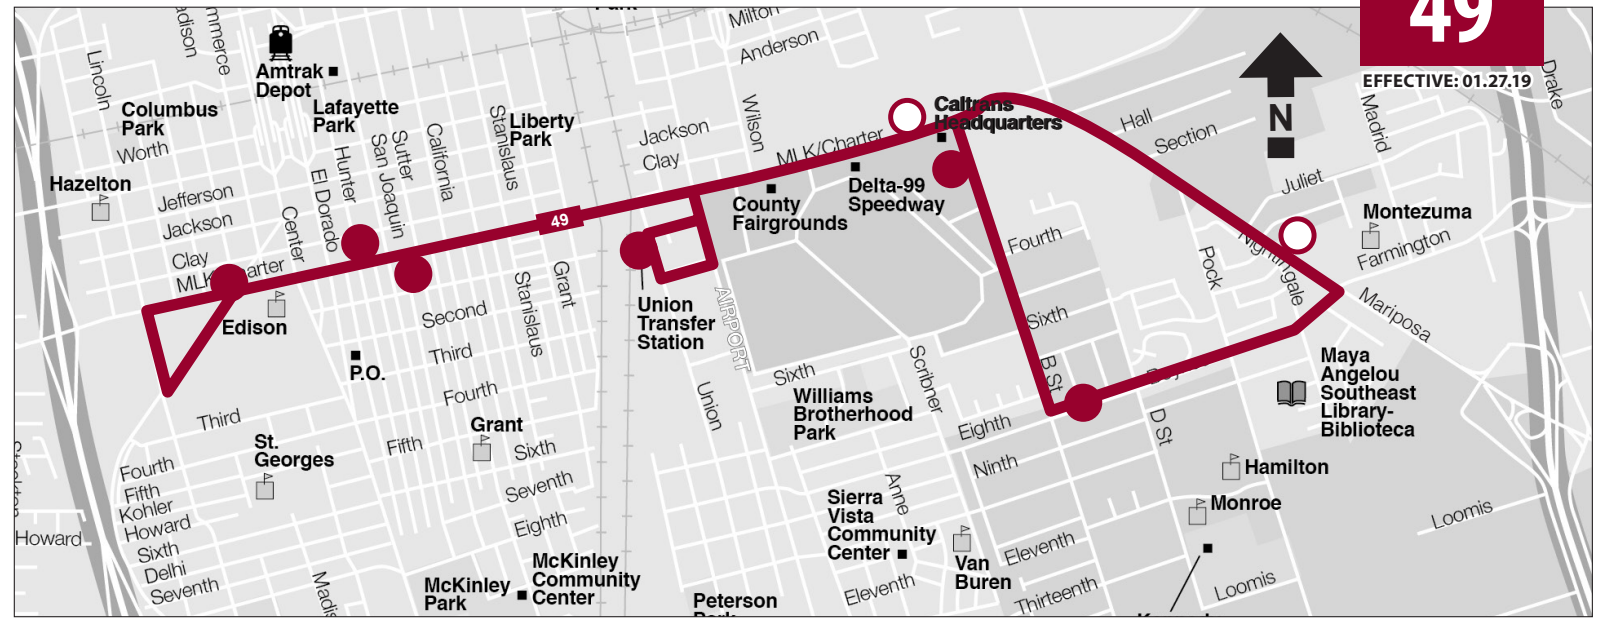

Westbound

EFFECTIVE: 01.27.19

Mariposa – Farmington (Walgreens)	MLK – "B" Street	Union Transfer Station Arrive	Union Transfer Station Depart	MLK – San Joaquin	MLK – French Camp (Edison H.S.)
8:00A	8:03A	8:06A	8:15A	8:19A	8:24A
8:48A	8:51A	8:54A	8:56A	9:00A	9:05A
9:16A	9:19A	9:23A	9:31A	9:35A	9:40A
9:46A	9:49A	9:53A	10:01A	10:05A	10:10A
10:16A	10:19A	10:23A	10:31A	10:35A	10:40A
10:46A	10:49A	10:53A	11:01A	11:05A	11:10A
11:16A	11:19A	11:23A	11:31A	11:35A	11:40A
11:46A	11:49A	11:53A	12:01P	12:05P	12:10P
12:21P	12:24P	12:28P	12:36P	12:40P	12:45P
12:51P	12:54P	12:58P	1:06P	1:10P	1:15P
1:21P	1:24P	1:28P	1:36P	1:40P	1:45P
1:51P	1:54P	1:58P	2:06P	2:10P	2:15P
2:21P	2:24P	2:28P	2:36P	2:40P	2:45P
2:51P	2:54P	2:58P	3:06P	3:10P	3:15P
3:21P	3:24P	3:28P	3:36P	3:40P	3:45P
3:56P	3:59P	4:03P	4:11P	4:15P	4:20P
4:26P	4:29P	4:33P	4:41P	4:45P	4:50P
4:56P	4:59P	5:03P	5:11P	5:15P	5:20P
5:26P	5:29P	5:33P	5:41P	5:45P	5:50P
5:56P	5:59P	6:03P	6:11P	6:15P	6:20P
6:26P	6:29P	6:33P	6:41P	6:45P	6:50P
6:56P	7:00P	7:03P	---	---	---

● Transfer Point ○ Stop

Weekday transfer points and stops shown on map.

49