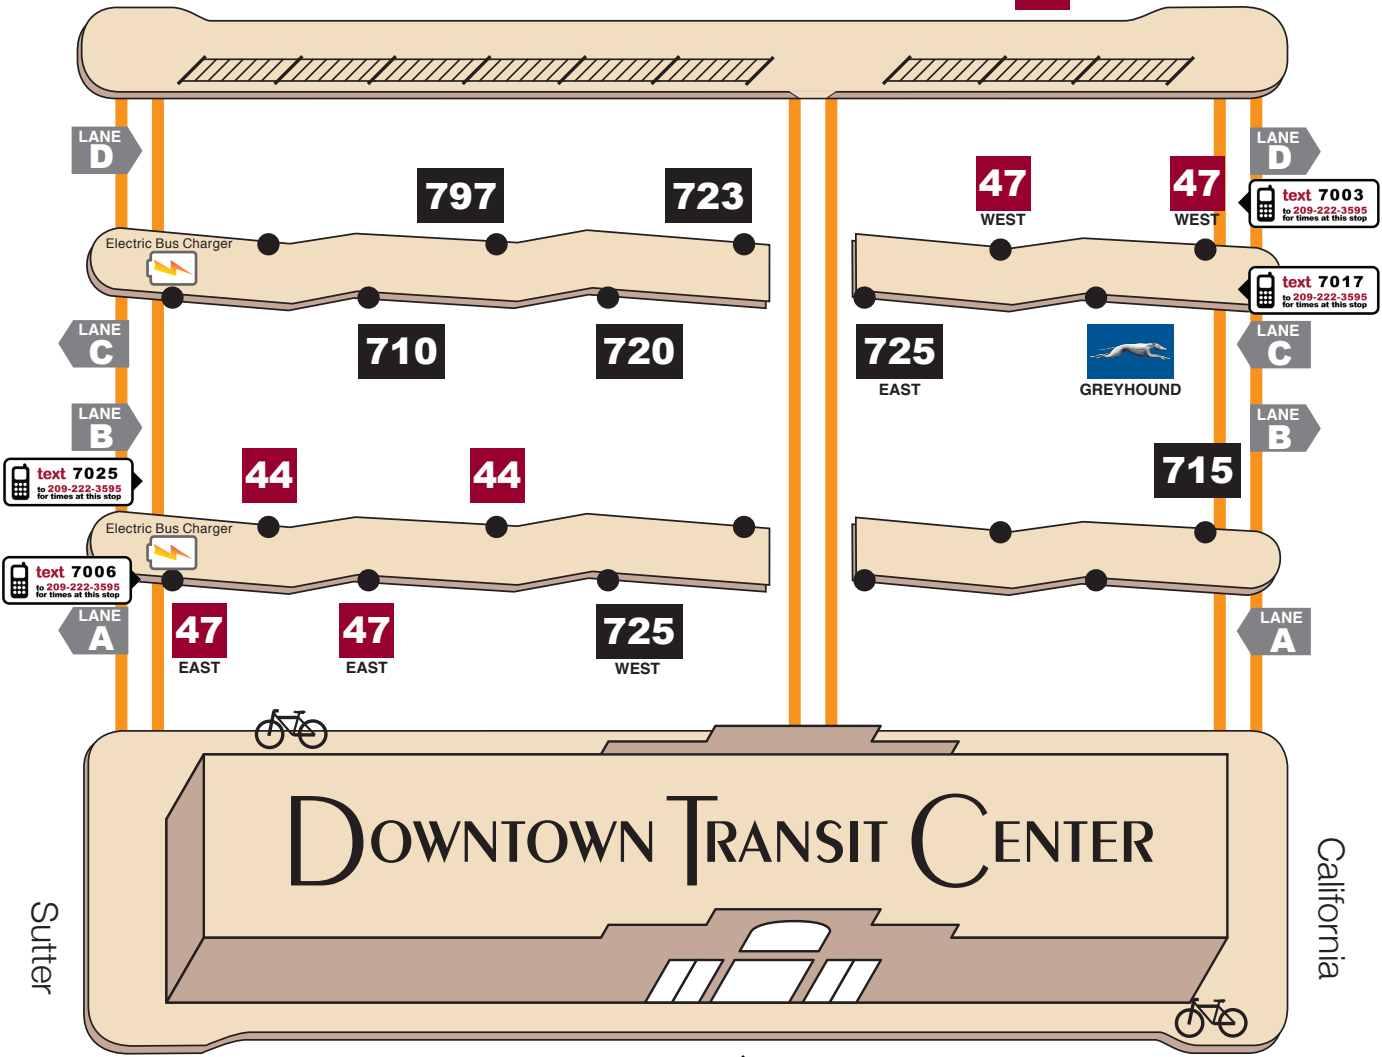

DTC Saturday/Sunday Map

text 7258
to 209-222-3595
for times at this stop

Channel

40

† After 5:00 p.m.
* Before 5:00 p.m.

700s operate Saturdays & Sundays only
40/44/47 operate weekdays, Saturdays & Sundays

text 7155
to 209-222-3595
for times at this stop

Weber

EFFECTIVE 20190127