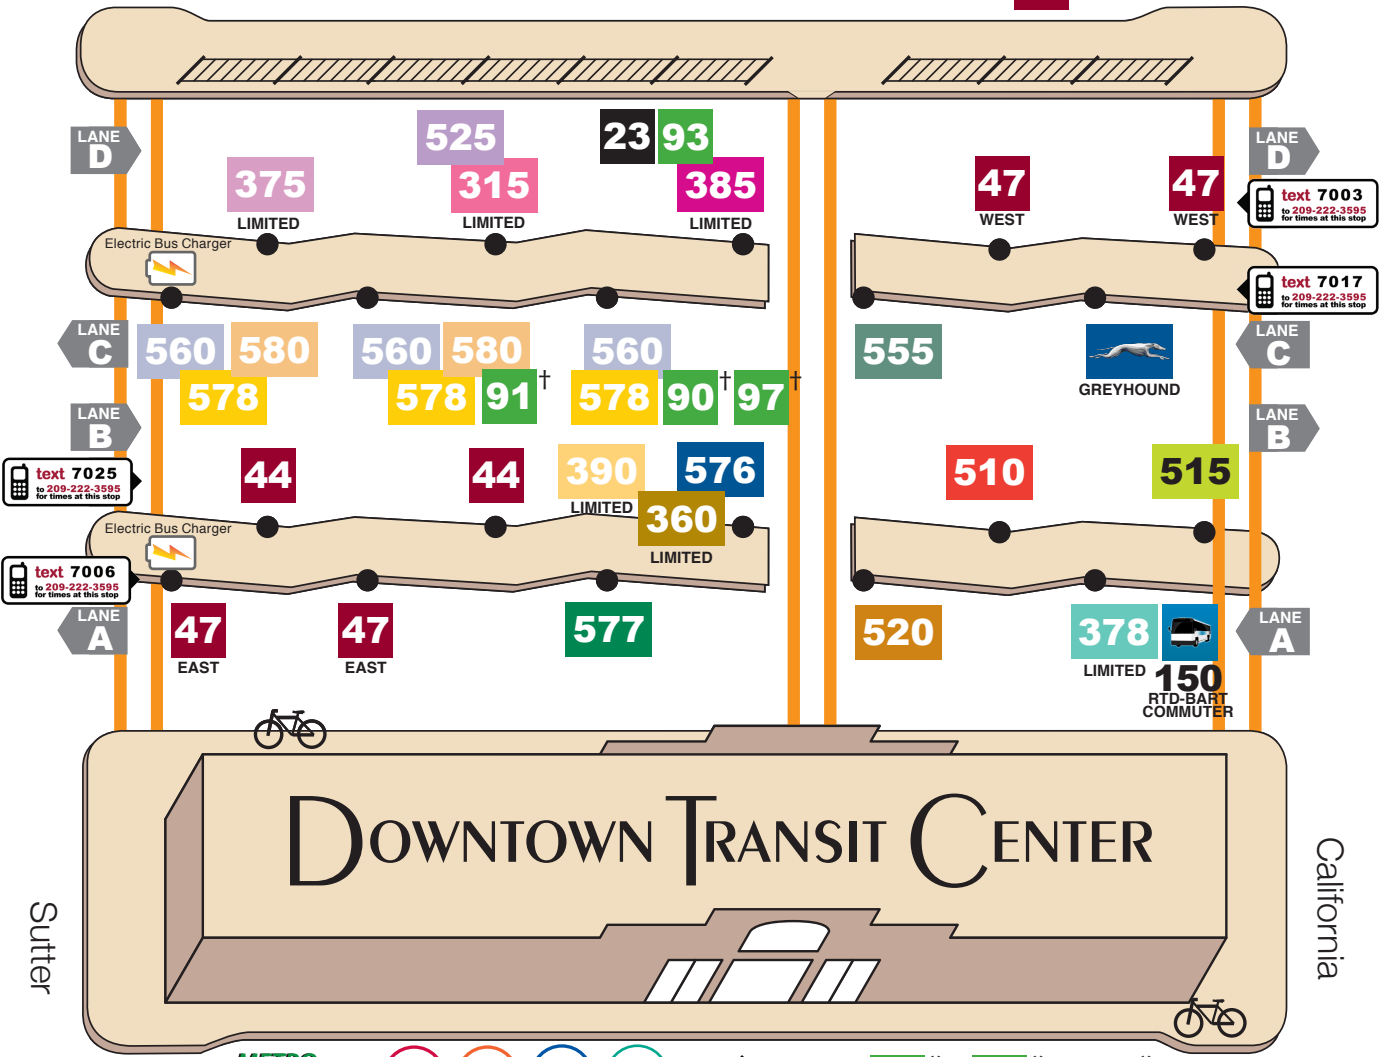

DTC Weekday Map

text 7258
to 209-222-3595
for times at this stop

Channel

40

DOWNTOWN TRANSIT CENTER

Sutter

California

METRO HOPPER

text 7155
to 209-222-3595
for times at this stop

† After 5:00 p.m.

* Before 5:00 p.m.

700s operate Saturdays & Sundays only

40/44/47 operate weekdays, Saturdays & Sundays

Weber

EFFECTIVE 20190127