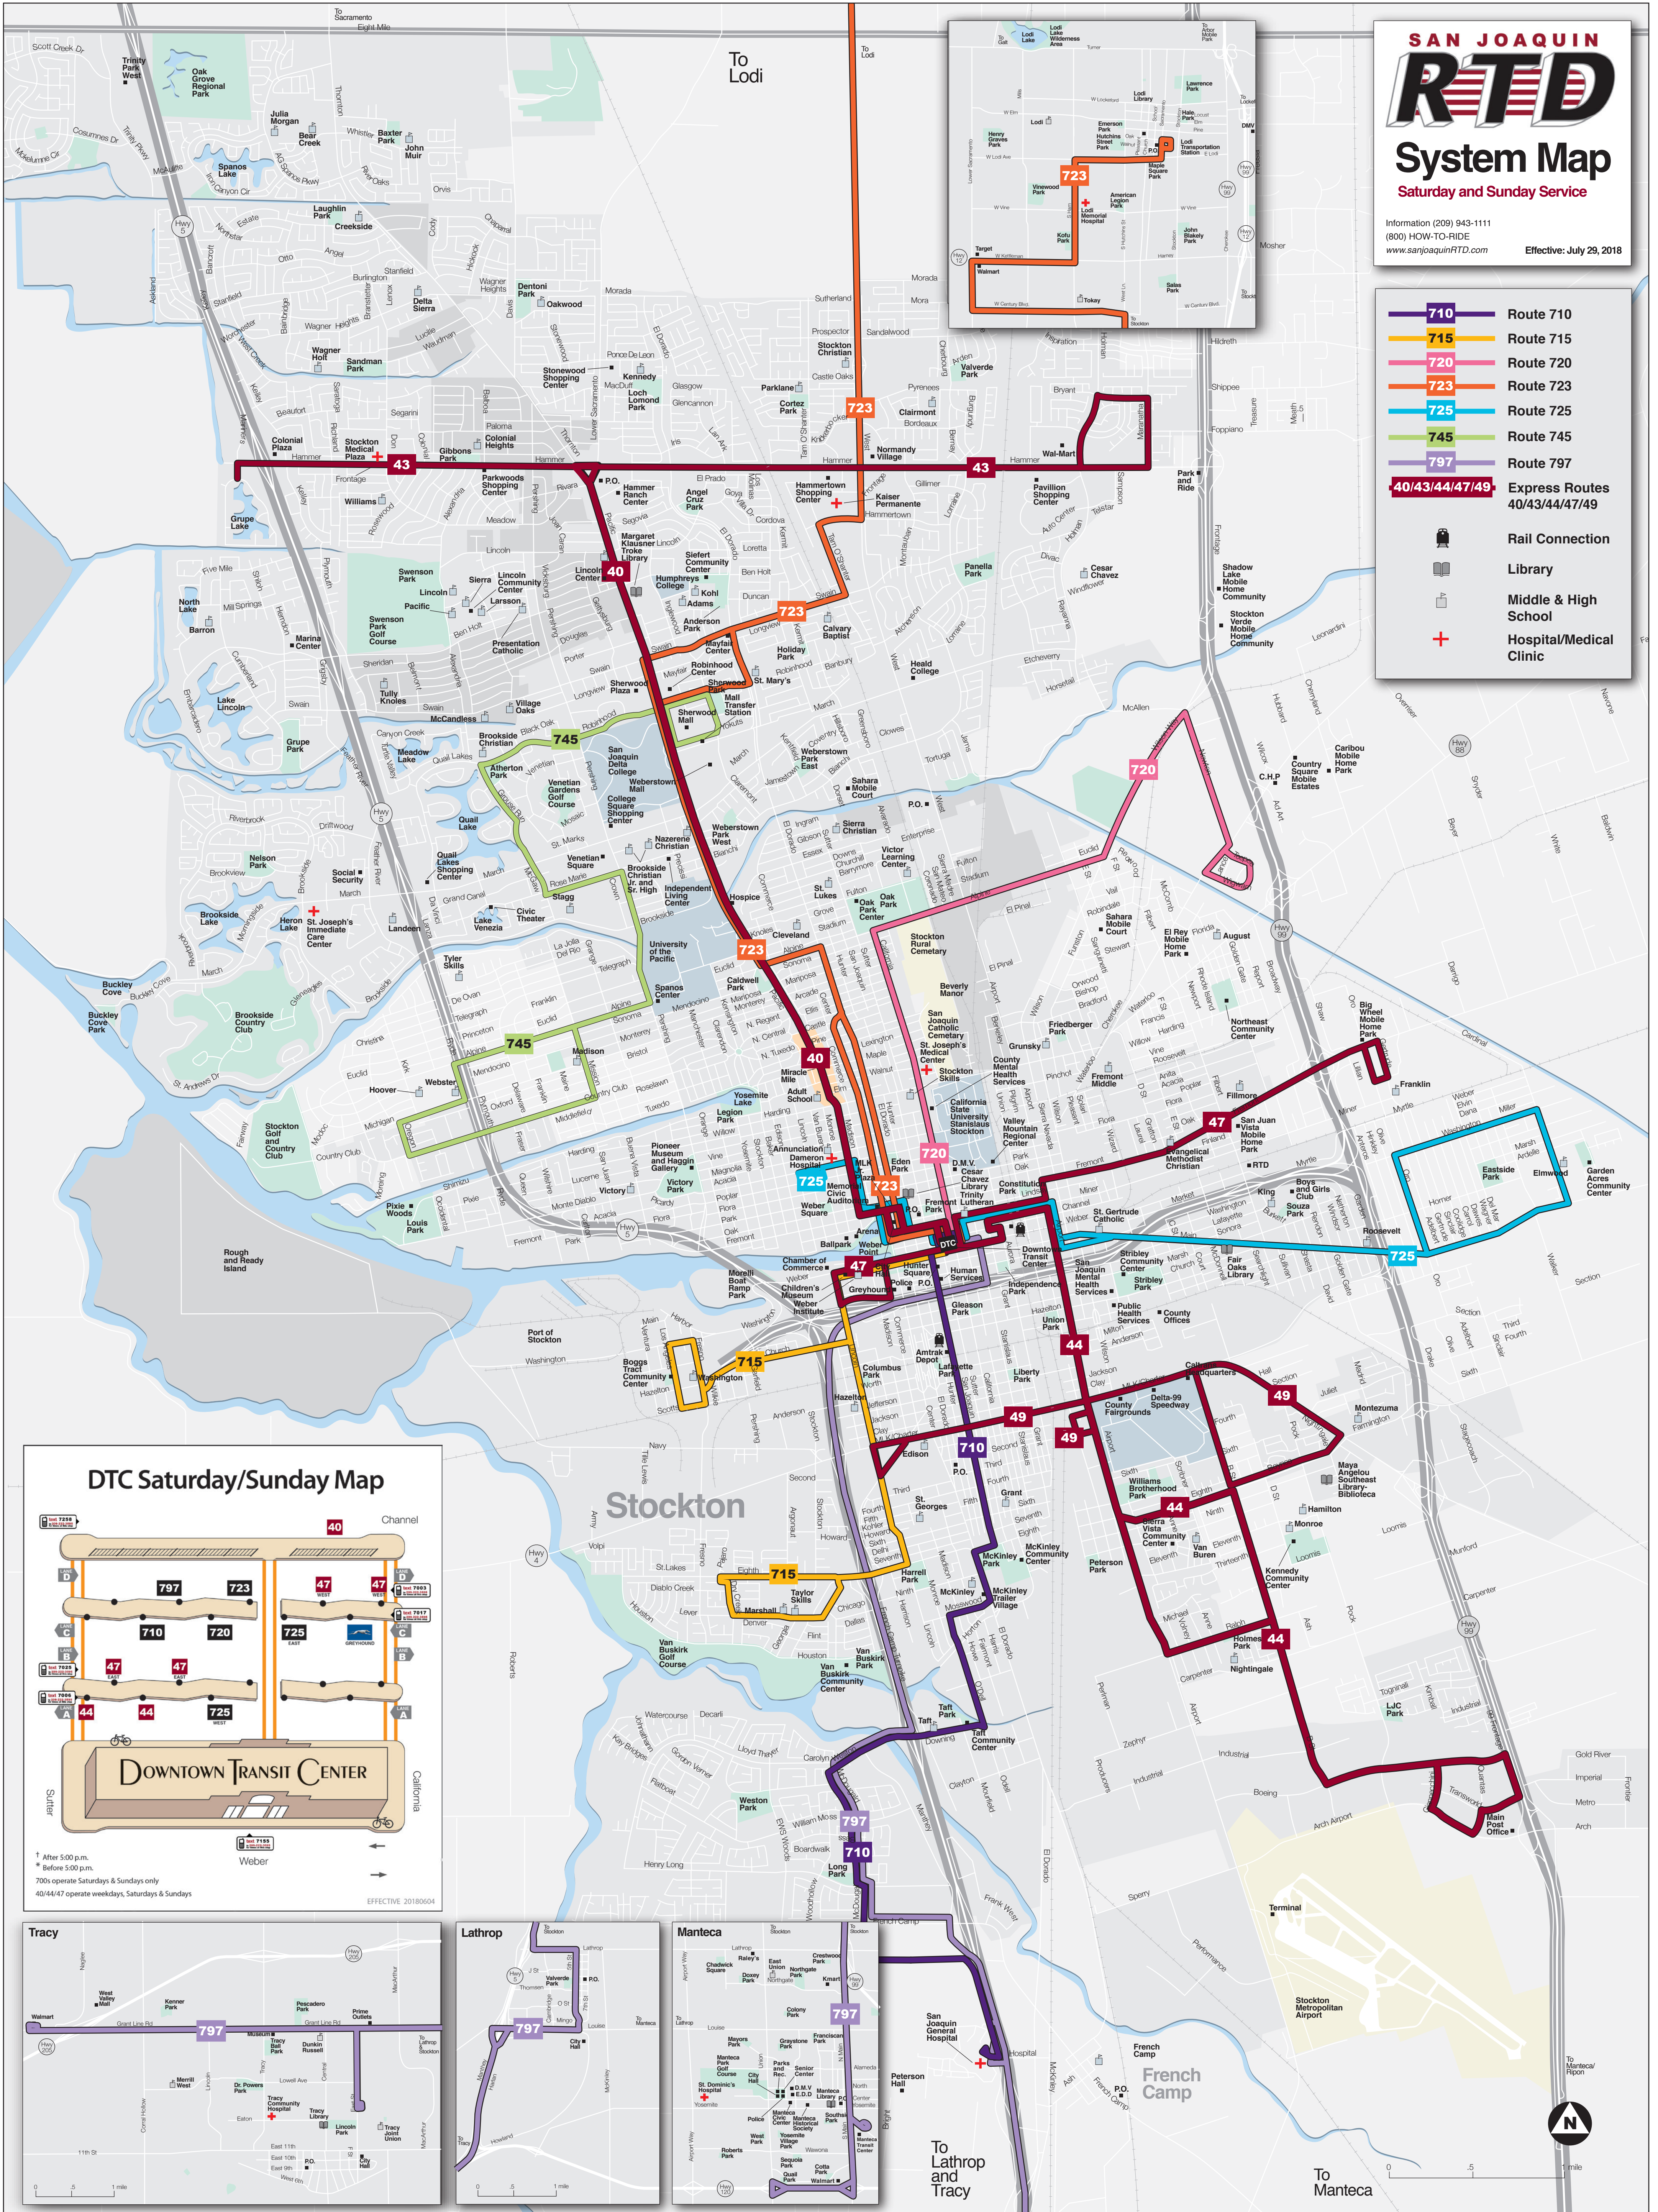

# WEEKEND SYSTEM MAP

EFFECTIVE: JULY 29, 2018

**SAN JOAQUIN**  
**RTD**  
**System Map**  
Saturday and Sunday Service

Information (209) 943-1111  
(800) HOW-TO-RIDE  
www.sanjoaquinRTD.com

Effective: July 29, 2018

- █ Route 710
- █ Route 715
- █ Route 720
- █ Route 723
- █ Route 725
- █ Route 745
- █ Route 797
- █ Express Routes 40/43/44/47/49

- Rail Connection
- Library
- Middle & High School
- Hospital/Medical Clinic

**DTC Saturday/Sunday Map**

↑ After 5:00 p.m.  
\* Before 5:00 p.m.  
700s operate Saturdays & Sundays only  
40/44/47 operate weekdays, Saturdays & Sundays

EFFECTIVE: 20180604

**Tracy**

**Lathrop**

**Manteca**

**To Lathrop and Tracy**

**To Manteca**