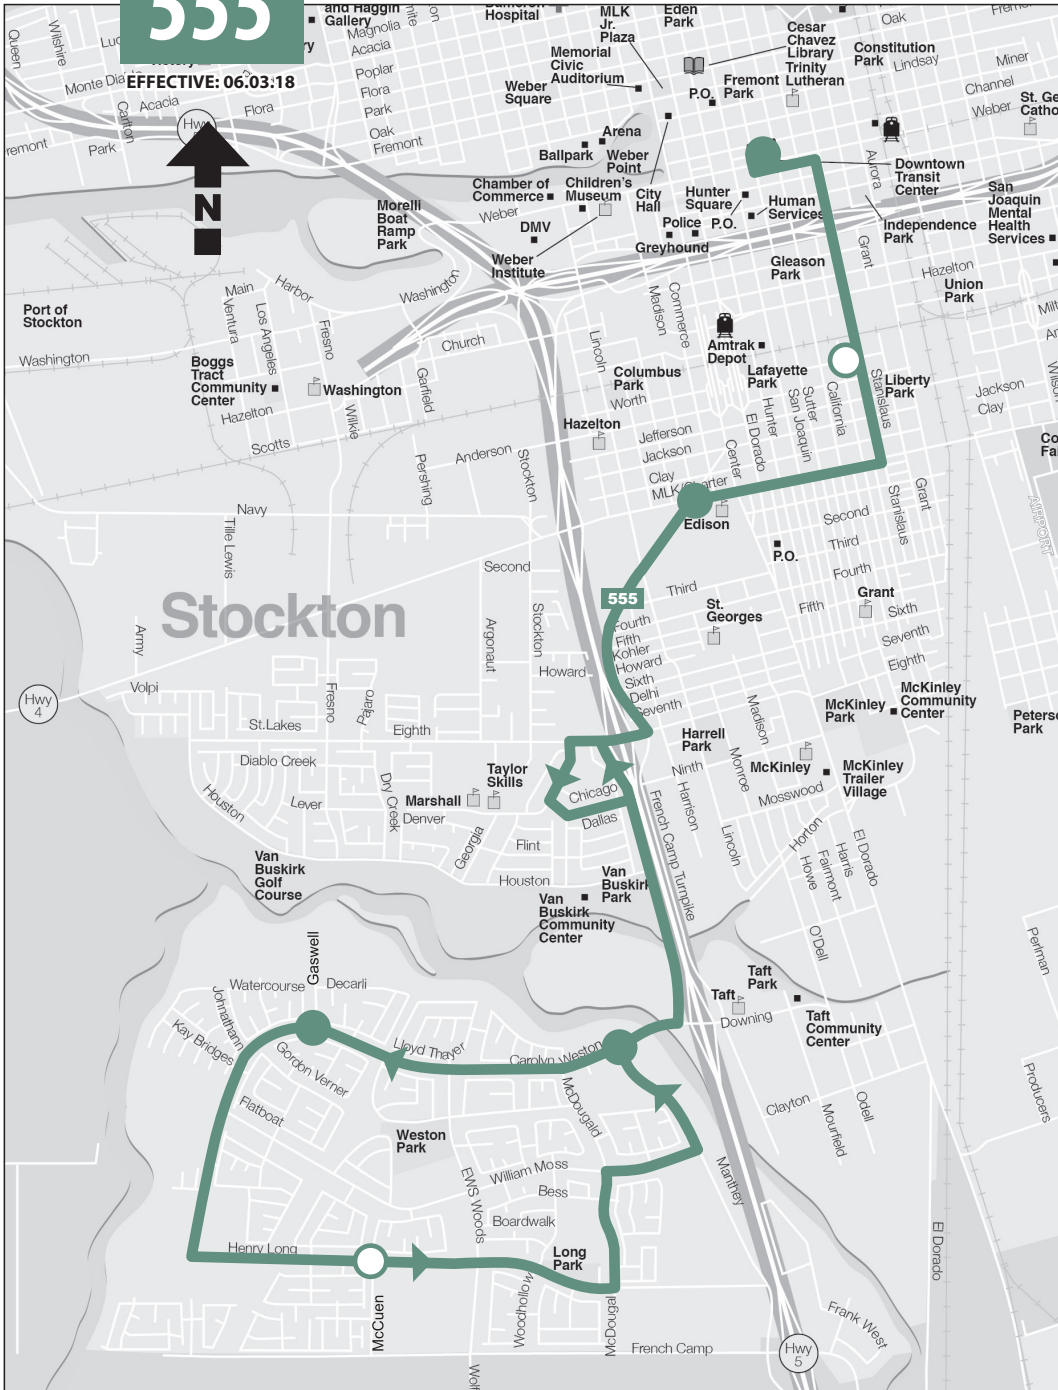

555

EFFECTIVE: 06.03.18

● Transfer Point ○ Stop * Bus goes out of service

Local 555 To Downtown Transit Center (DTC)

EFFECTIVE: 06.03.18

Carolyn Weston - Manthey	MLK Blvd. - Turnpike	Stanislaus - Worth	DTC Arrive
5:40A	5:45A	5:50A	5:54A
6:38A	6:44A	6:49A	6:53A
7:38A	7:44A	7:48A	7:52A
8:45A	8:51A	8:55A	8:59A
9:50A	9:56A	10:00A	10:04A
10:50A	10:56A	11:00A	11:04A
11:50A	11:56A	12:00P	12:04P
12:55P	1:01P	1:05P	1:09P
1:55P	2:01P	2:05P	2:09P
3:05P	3:11P	3:15P	3:19P
4:05P	4:11P	4:15P	4:19P
5:05P	5:11P	5:15P	5:19P
6:05P	6:11P	6:15P	6:19P
7:05P	7:11P	7:15P	7:19P *

Local 555 To Carolyn Weston/Manthey (Weston Ranch)

EFFECTIVE: 06.03.18

DTC Depart	Stanislaus - Worth	Carolyn Weston - Manthey	Carolyn Weston - Gaswell	Henry Long - McCuen	Carolyn Weston - Manthey
----	----	5:24A	5:28A	5:33A	5:39A
6:07A	6:11A	6:22A	6:26A	6:31A	6:37A
7:03A	7:07A	7:18A	7:22A	7:27A	7:34A
8:10A	8:14A	8:25A	8:29A	8:34A	8:41A
9:15A	9:19A	9:30A	9:34A	9:39A	9:46A
10:15A	10:19A	10:30A	10:34A	10:39A	10:46A
11:15A	11:19A	11:30A	11:34A	11:39A	11:46A
12:20P	12:24P	12:35P	12:39P	12:44P	12:51P
1:20P	1:24P	1:35P	1:39P	1:44P	1:51P
2:30P	2:34P	2:45P	2:49P	2:54P	3:01P
3:30P	3:34P	3:45P	3:49P	3:54P	4:01P
4:30P	4:34P	4:45P	4:49P	4:54P	5:01P
5:30P	5:34P	5:45P	5:49P	5:54P	6:01P
6:30P	6:34P	6:45P	6:49P	6:54P	7:01P