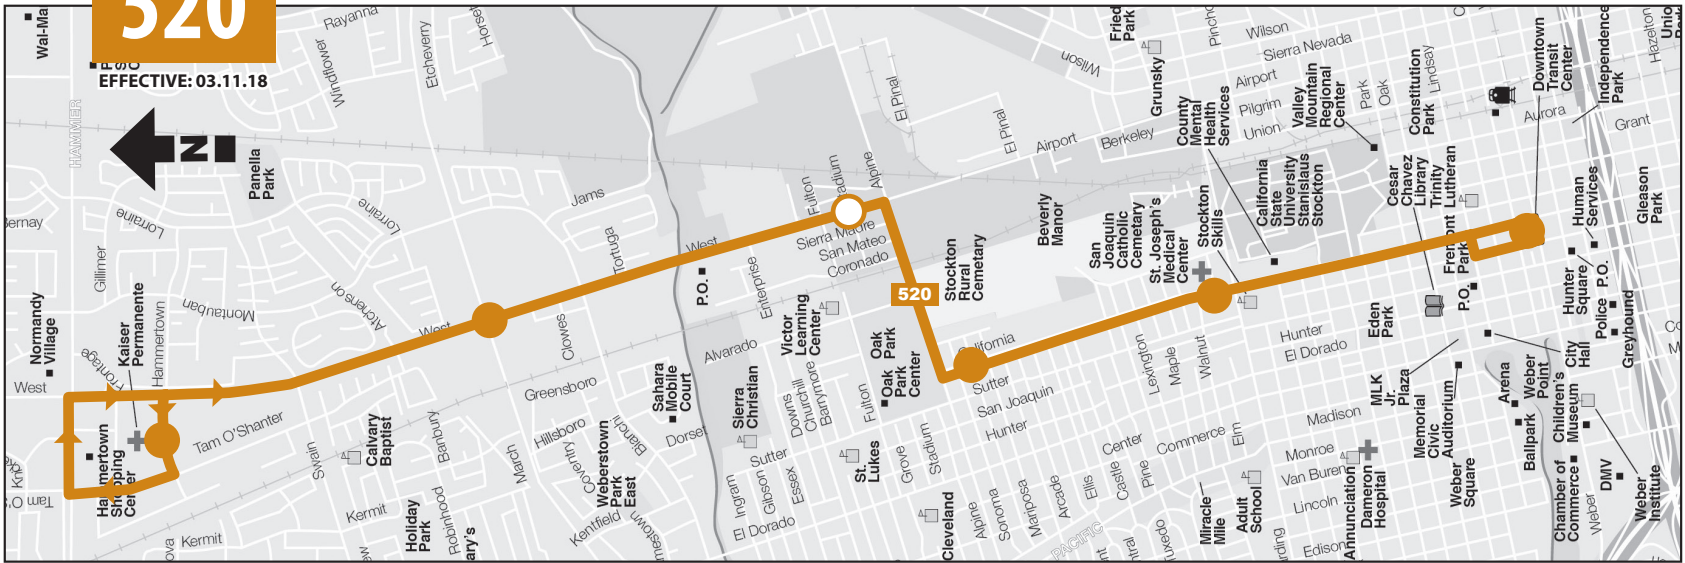

520

EFFECTIVE: 03.11.18

- Transfer Point
- Stop
- * Bus goes out of service
- † Bus continues in service as Route 578

Local 520 To Hammertown - Kaiser

EFFECTIVE: 06.03.18

DTC Depart	California - Walnut (St. Joseph's Hospital)	West Lane - Stadium	Hammertown - Kaiser
5:55A	6:03A	6:09A	6:18A
7:05A	7:13A	7:21A	7:30A
8:10A	8:18A	8:26A	8:35A
9:10A	9:18A	9:26A	9:35A
10:10A	10:18A	10:26A	10:35A
11:15A	11:23A	11:31A	11:40A
12:15P	12:23P	12:31P	12:40P
1:20P	1:28P	1:36P	1:45P
2:20P	2:28P	2:36P	2:45P
3:20P	3:28P	3:36P	3:45P
4:25P	4:33P	4:41P	4:50P
5:25P	5:33P	5:41P	5:50P

Local 520 To Downtown Transit Center (DTC)

EFFECTIVE: 03.11.18

Hammertown - Kaiser	Kathleen - Hammer	West Lane - Stadium	California - Walnut (St. Joseph's Hospital)	DTC Arrive
6:20A	6:22A	6:29A	6:37A	6:45A
7:33A	7:35A	7:42A	7:50A	7:58A
8:38A	8:40A	8:47A	8:55A	9:03A
9:38A	9:40A	9:47A	9:55A	10:03A
10:38A	10:40A	10:47A	10:55A	11:03A
11:43A	11:45A	11:52A	12:00P	12:08P
12:43P	12:45P	12:52P	1:00P	1:08P
1:48P	1:50P	1:57P	2:05P	2:13P
2:48P	2:50P	2:57P	3:05P	3:13P
3:48P	3:50P	3:57P	4:05P	4:13P
4:53P	4:55P	5:02P	5:10P	5:18P
5:53P	5:55P	6:02P	6:10P	6:18P †