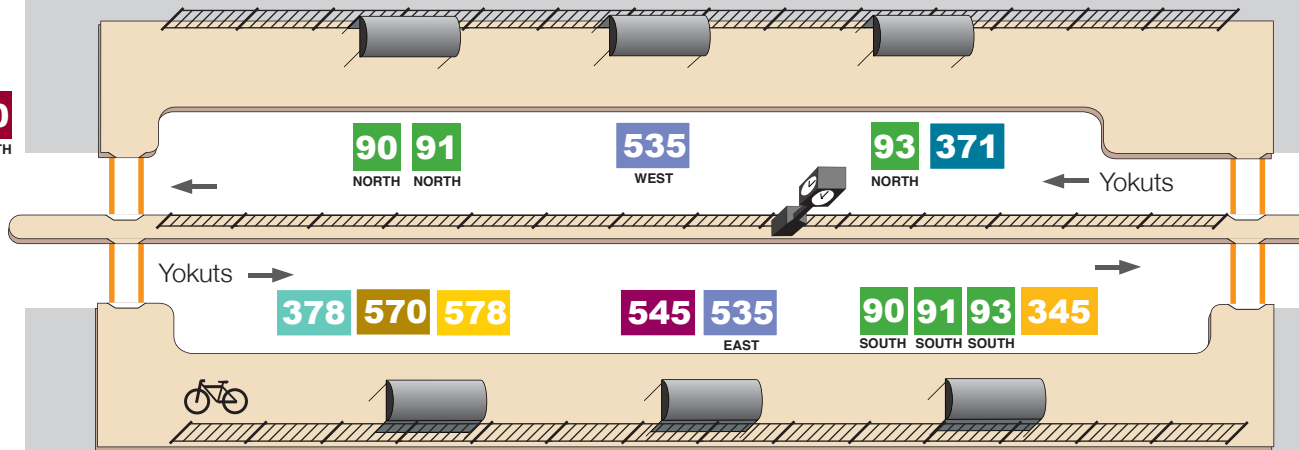

Mall Transfer Station

SHERWOOD MALL

* INDICATES SAT. & SUN. SERVICE ONLY

DELTA COLLEGE

* **745**
SOUTH

* **723**

93
NORTH

23
NORTH

723*

23
SOUTH

40
SOUTH

40
NORTH

Yokuts →

← Yokuts

↑ Pacific

METRO HOPPER

- ROUTE 1
- ROUTE 2
- ROUTE 3
- ROUTE 4
- ROUTE 5
- ROUTE 6
- ROUTE 8

WEBERSTOWN MALL

EFFECTIVE 20180603