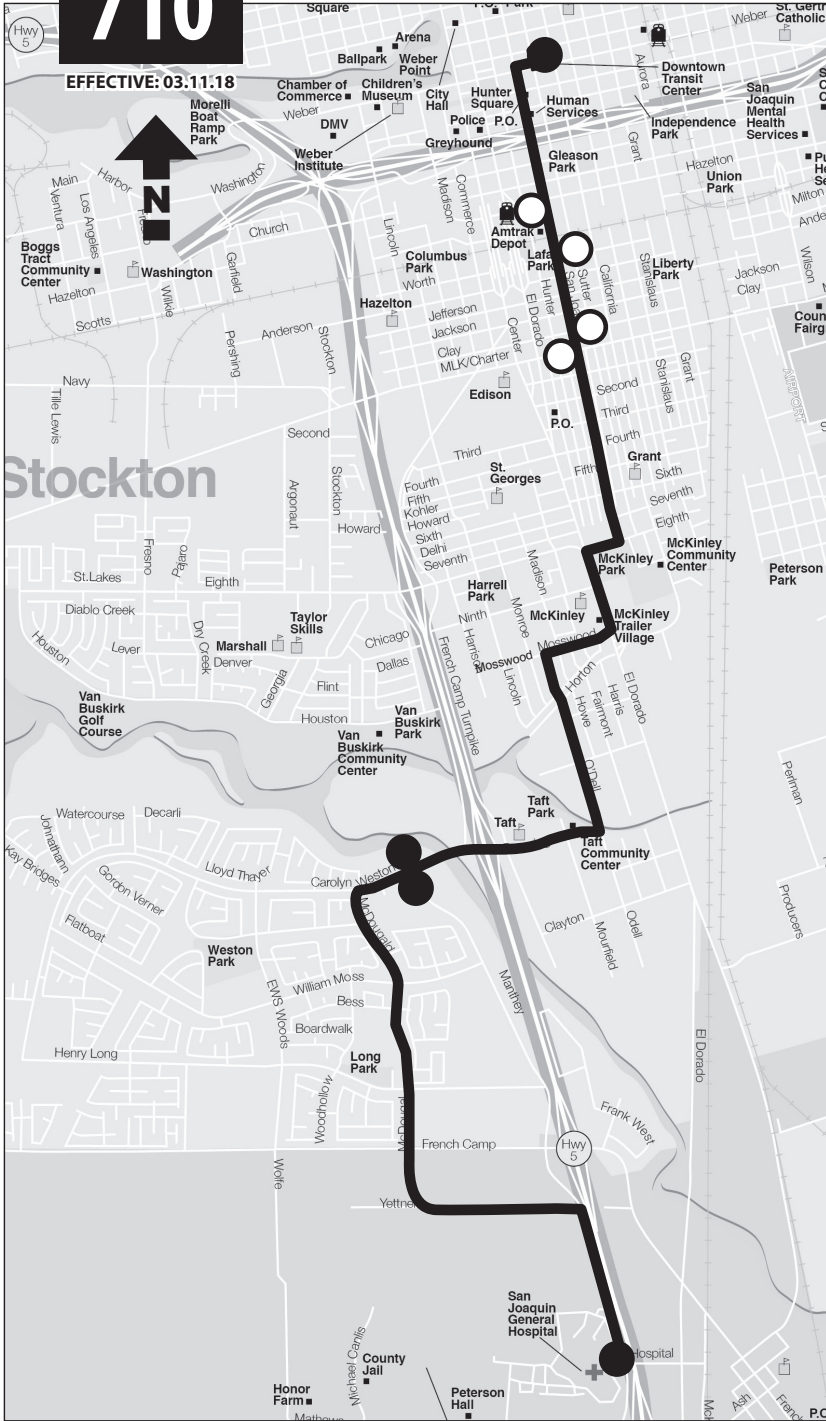

# 710

EFFECTIVE: 03.11.18

● Transfer Point   ○ Stop   \* Bus goes out of service

## Local 710 To Downtown Transit Center (DTC)

EFFECTIVE: 03.11.18

San Joaquin County Hospital	Carolyn Weston - Manthey	San Joaquin - Clay	Amtrak Station	DTC
9:36A	9:44A	9:55A	9:57A	10:00A
10:36A	10:44A	10:55A	10:57A	11:00A
11:36A	11:44A	11:55A	11:57A	12:00P
12:36P	12:44P	12:55P	12:57P	1:00P
1:36P	1:44P	1:55P	1:57P	2:00P
2:36P	2:44P	2:55P	2:57P	3:00P
3:36P	3:44P	3:55P	3:57P	4:00P
4:41P	4:49P	5:05P	5:07P	5:10P
5:41P	5:49P	6:06P	6:07P	6:10P *

## Local 710 To San Joaquin County Hospital

EFFECTIVE: 03.11.18

DTC	Amtrak Station	San Joaquin - MLK Boulevard	Carolyn Weston - Manthey	San Joaquin County Hospital
9:10A	9:13A	9:15A	9:23A	9:34A
10:10A	10:13A	10:15A	10:23A	10:34A
11:10A	11:13A	11:15A	11:23A	11:34A
12:10P	12:13P	12:15P	12:23P	12:34P
1:10P	1:13P	1:15P	1:23P	1:34P
2:10P	2:13P	2:15P	2:23P	2:34P
3:10P	3:13P	3:15P	3:23P	3:34P
4:15P	4:18P	4:20P	4:28P	4:39P
5:15P	5:18P	5:20P	5:28P	5:39P

Estimated departure times only, this stop is not a timepoint. Passengers should plan to arrive at stop 5 minutes ahead of scheduled departure time.