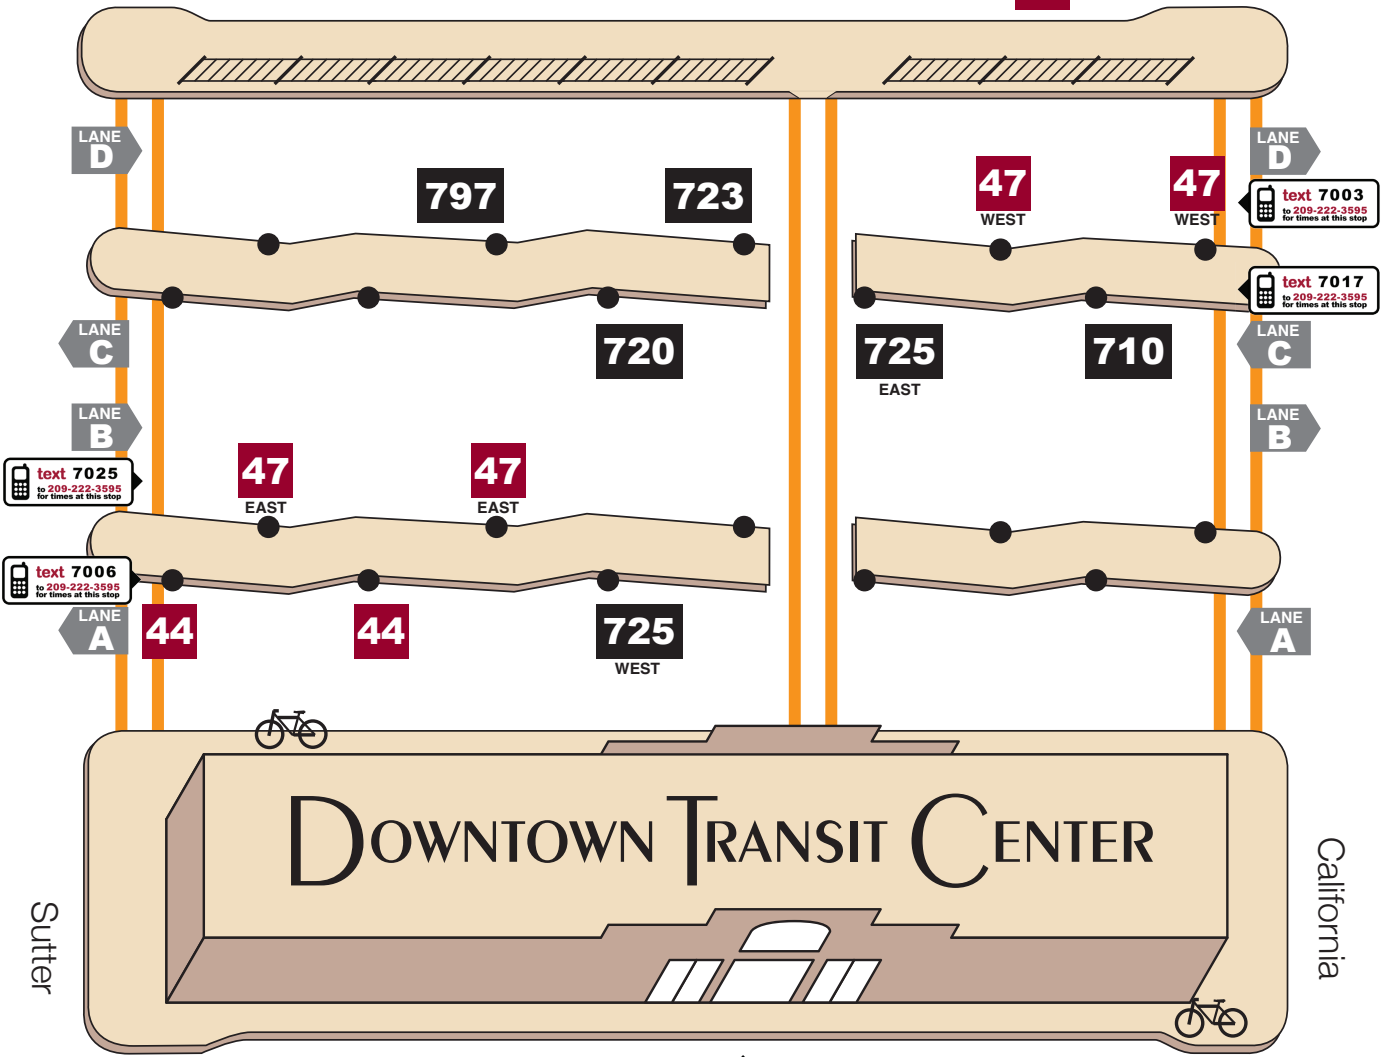

DTC Saturday/Sunday Map

text 7258
to 209-222-3595
for times at this stop

Channel

40

† After 5:00 p.m.
* Before 5:00 p.m.

text 7155
to 209-222-3595
for times at this stop

Weber

700s operate Saturdays & Sundays only
40/44/47 operate weekdays, Saturdays & Sundays