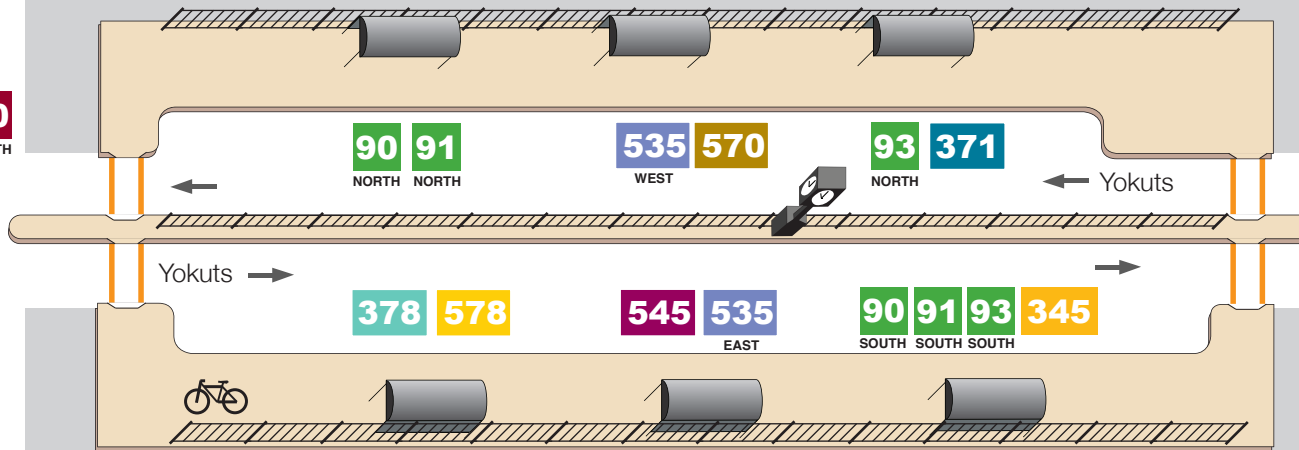

# Mall Transfer Station

SHERWOOD MALL

\* **745**  
SOUTH

\* **723**

**93**  
NORTH

**23**  
NORTH

\* INDICATES SAT. & SUN. SERVICE ONLY

DELTA COLLEGE

**723**\*

**23**  
SOUTH

**40**  
SOUTH

**40**  
NORTH

Yokuts →

← Yokuts

↑ Pacific

**METRO HOPPER**

- ROUTE 1
- ROUTE 2
- ROUTE 3
- ROUTE 4
- ROUTE 5
- ROUTE 6
- ROUTE 8

WEBERSTOWN MALL

EFFECTIVE 20180311