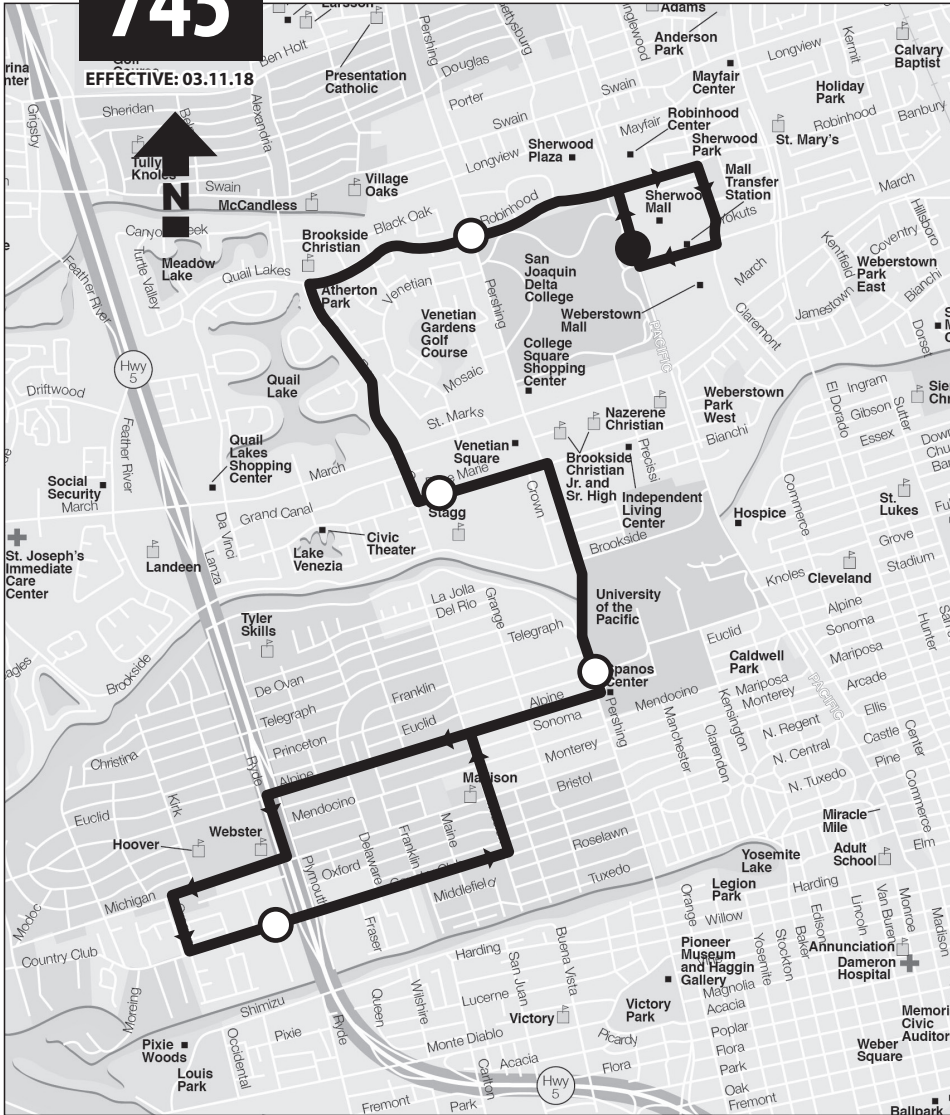

745

EFFECTIVE: 03.11.18

● Transfer Point ○ Stop * Bus goes out of service

Local 745 To Delta College

EFFECTIVE: 03.11.18

Country Club - Fontana	Pershing - Larry Heller (U.O.P)	McGaw - Rosemarie (Stagg H.S.)	Robinhood - Pershing	Pacific - Yokuts (Delta College)
○	○	○	○	○
9:48A	9:57A	10:00A	10:06A	10:11A
10:48A	10:57A	11:00A	11:06A	11:11A
11:48A	11:57A	12:00P	12:06P	12:11P
12:48P	12:57P	1:00P	1:06P	1:11P
1:53P	2:02P	2:05P	2:11P	2:16P
2:53P	3:02P	3:05P	3:11P	3:16P
3:53P	4:02P	4:05P	4:11P	4:16P
4:58P	5:07P	5:10P	5:16P	5:21P *

Local 745 To Country Club - Fontana

EFFECTIVE: 03.11.18

Pacific - Yokuts (Delta College)	Robinhood - Pershing	Rosemarie - McGaw (Stagg H.S.)	Pershing - Alpine	Country Club - Fontana
○	○	○	○	○
9:22A	9:28A	9:34A	9:39A	9:47A
10:22A	10:28A	10:34A	10:39A	10:47A
11:22A	11:28A	11:34A	11:39A	11:47A
12:22P	12:28P	12:34P	12:39P	12:47P
1:27P	1:33P	1:39P	1:44P	1:52P
2:27P	2:33P	2:39P	2:44P	2:52P
3:27P	3:33P	3:39P	3:44P	3:52P
4:32P	4:38P	4:44P	4:49P	4:57P

Estimated departure times only, this stop is not a timepoint. Passengers should plan to arrive at stop 5 minutes ahead of scheduled departure time.