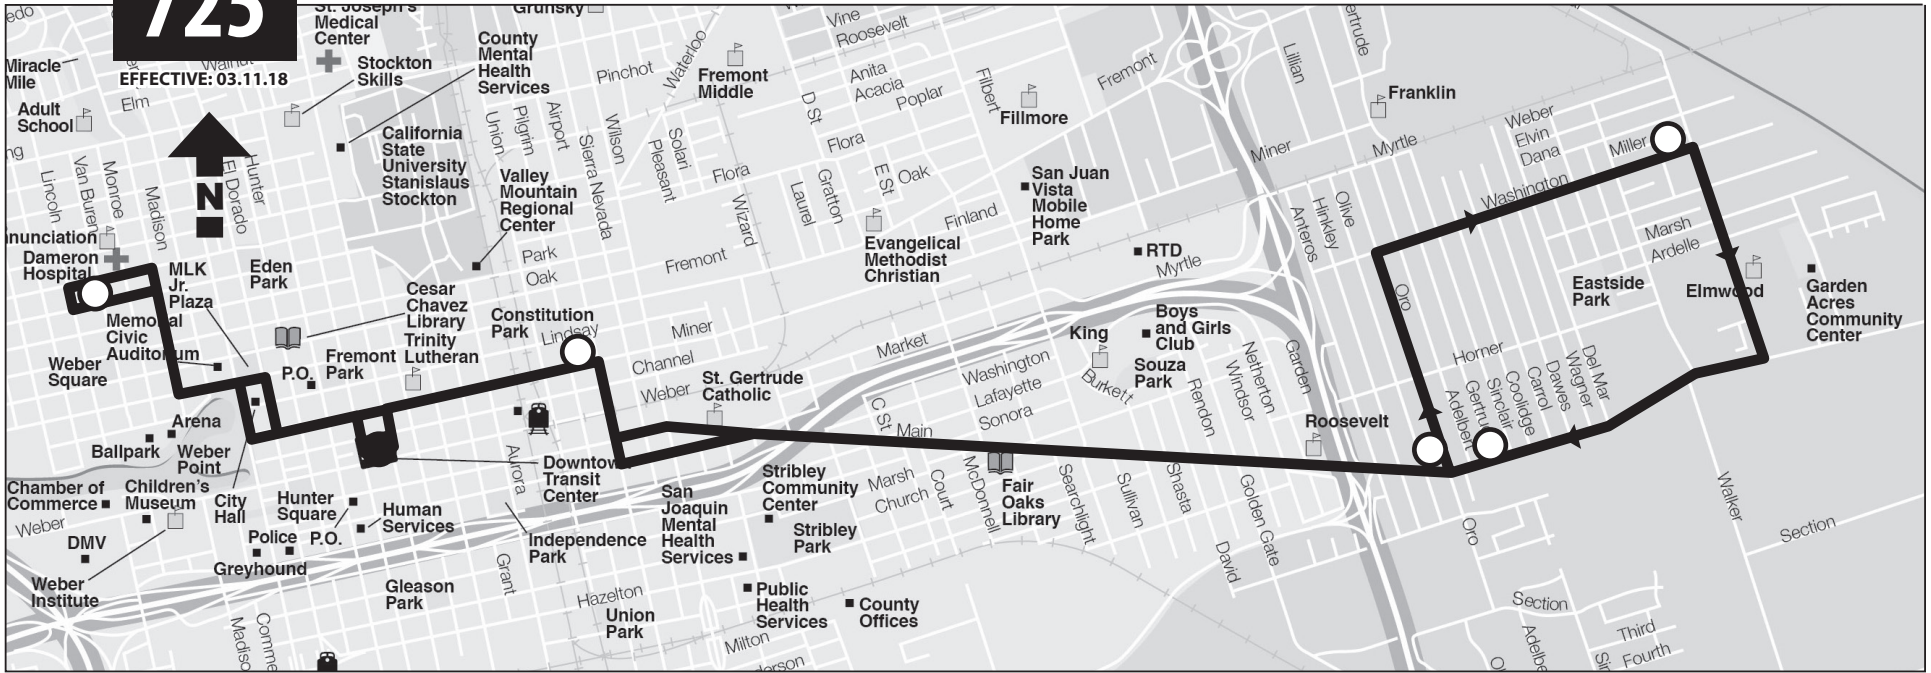

# 725

EFFECTIVE: 03.11.18

● Transfer Point    ○ Stop    \* Bus goes out of service

## Local 725 To Main - Gertrude

EFFECTIVE: 03.11.18

Acacia - Lincoln	DTC Arrive	DTC Depart	Oro - Main	Washington - Cardinal	Main - Gertrude
9:07A	9:15A	9:23A	9:34A	9:41A	9:44A
10:12A	10:20A	10:25A	10:36A	10:43A	10:46A
11:14A	11:22A	11:37A	11:48A	11:55A	11:58A
<b>12:26P</b>	<b>12:34P</b>	<b>12:37P</b>	<b>12:48P</b>	<b>12:55P</b>	<b>12:58P</b>
<b>1:26P</b>	<b>1:34P</b>	<b>1:39P</b>	<b>1:50P</b>	<b>1:57P</b>	<b>2:00P</b>
<b>2:29P</b>	<b>2:37P</b>	<b>2:52P</b>	<b>3:03P</b>	<b>3:10P</b>	<b>3:13P</b>
<b>3:42P</b>	<b>3:50P</b>	<b>4:05P</b>	<b>4:13P</b>	<b>4:20P</b>	<b>4:23P</b>
<b>5:02P</b>	<b>5:10P</b>	<b>5:15P</b>	<b>5:23P</b>	<b>5:30P</b>	<b>5:33P*</b>

## Local 725 To Dameron Hospital

EFFECTIVE: 03.11.18

Main - Gertrude	Miner - Airport	DTC Arrive	DTC Depart	Acacia - Lincoln (Dameron)
8:40A	8:52A	8:55A	8:58A	9:06A
9:45A	9:57A	10:00A	10:03A	10:11A
10:47A	10:59A	11:02A	11:05A	11:13A
11:59A	<b>12:11P</b>	<b>12:14P</b>	<b>12:17P</b>	<b>12:25P</b>
<b>12:59P</b>	<b>1:11P</b>	<b>1:14P</b>	<b>1:17P</b>	<b>1:25P</b>
<b>2:01A</b>	<b>2:13P</b>	<b>2:16P</b>	<b>2:21P</b>	<b>2:28P</b>
<b>3:14P</b>	<b>3:25P</b>	<b>3:28P</b>	<b>3:33P</b>	<b>3:41P</b>
<b>4:24P</b>	<b>4:35P</b>	<b>4:38P</b>	<b>4:50P</b>	<b>4:58P</b>