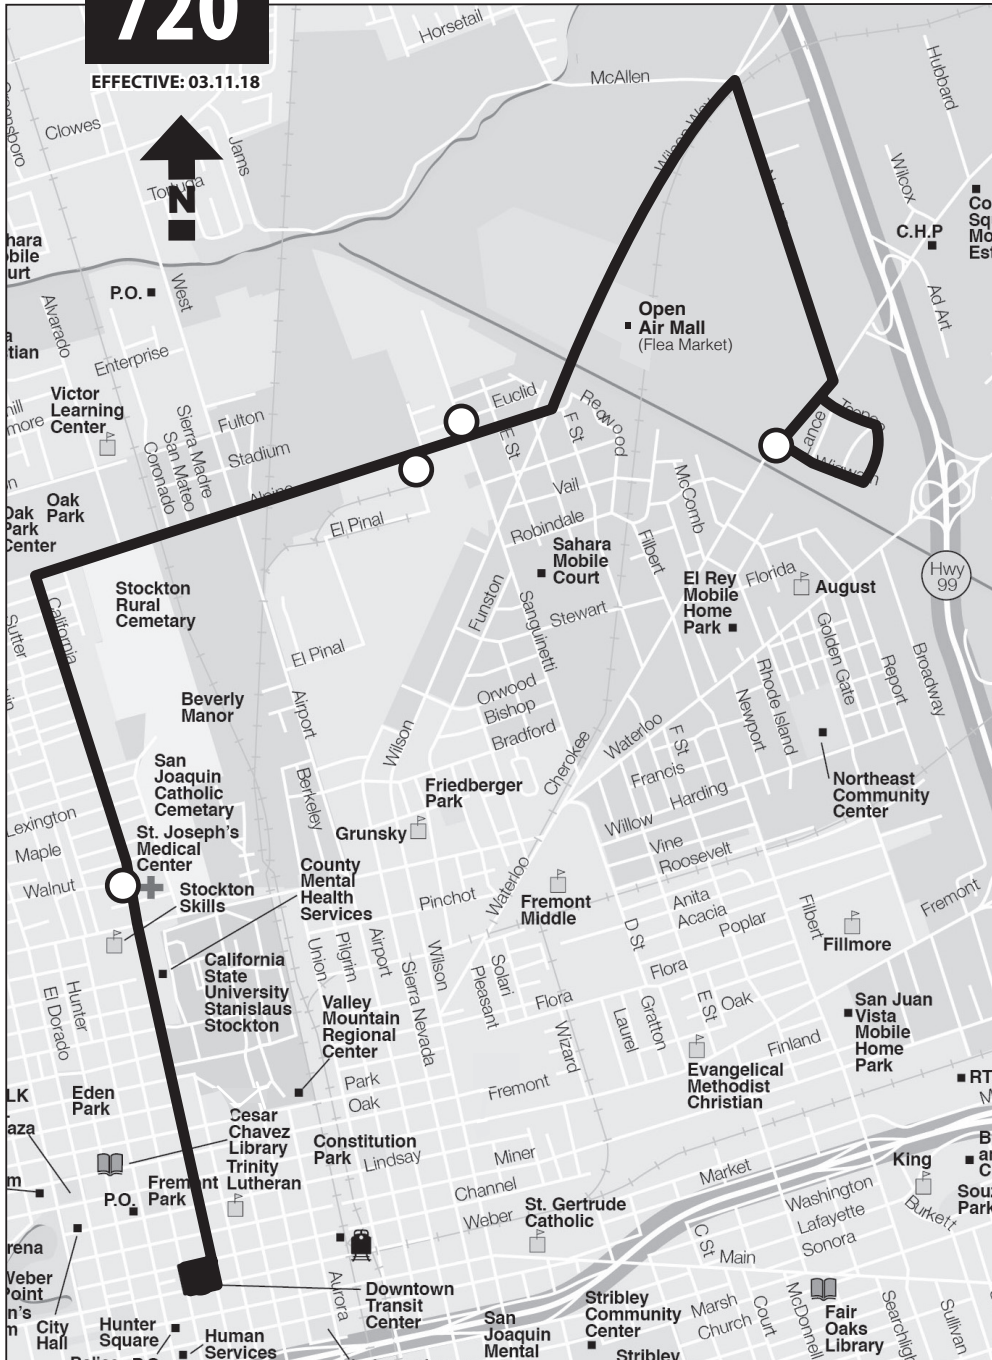

# 720

EFFECTIVE: 03.11.18

## Local 720 To Wigwam - Cherokee

EFFECTIVE: 03.11.18

DTC	California - Walnut	Alpine - El Pinal	Wigwam - Cherokee
10:05A	10:13A	10:23A	10:32A
11:05A	11:13A	11:23A	11:32A
12:05P	12:13P	12:23P	12:32P
1:10P	1:18P	1:28P	1:37P
2:10P	2:18P	2:28P	2:37P
3:10P	3:18P	3:28P	3:37P
4:15P	4:23P	4:33P	4:42P
5:15P	5:23P	5:33P	5:42P *

## Local 720 To Downtown Transit Center (DTC)

EFFECTIVE: 03.11.18

Wigwam - Cherokee	Alpine - Sanguinetti	California - Walnut	DTC
10:33A	10:42A	10:48A	10:53A
11:33A	11:42A	11:48A	11:53A
12:33P	12:42P	12:48P	12:53P
1:38P	1:47P	1:53P	1:58P
2:38P	2:47P	2:53P	2:58P
3:38P	3:47P	3:53P	3:58P
4:47P	4:56P	5:02P	5:07P

● Transfer Point   ○ Stop   \* Bus goes out of service