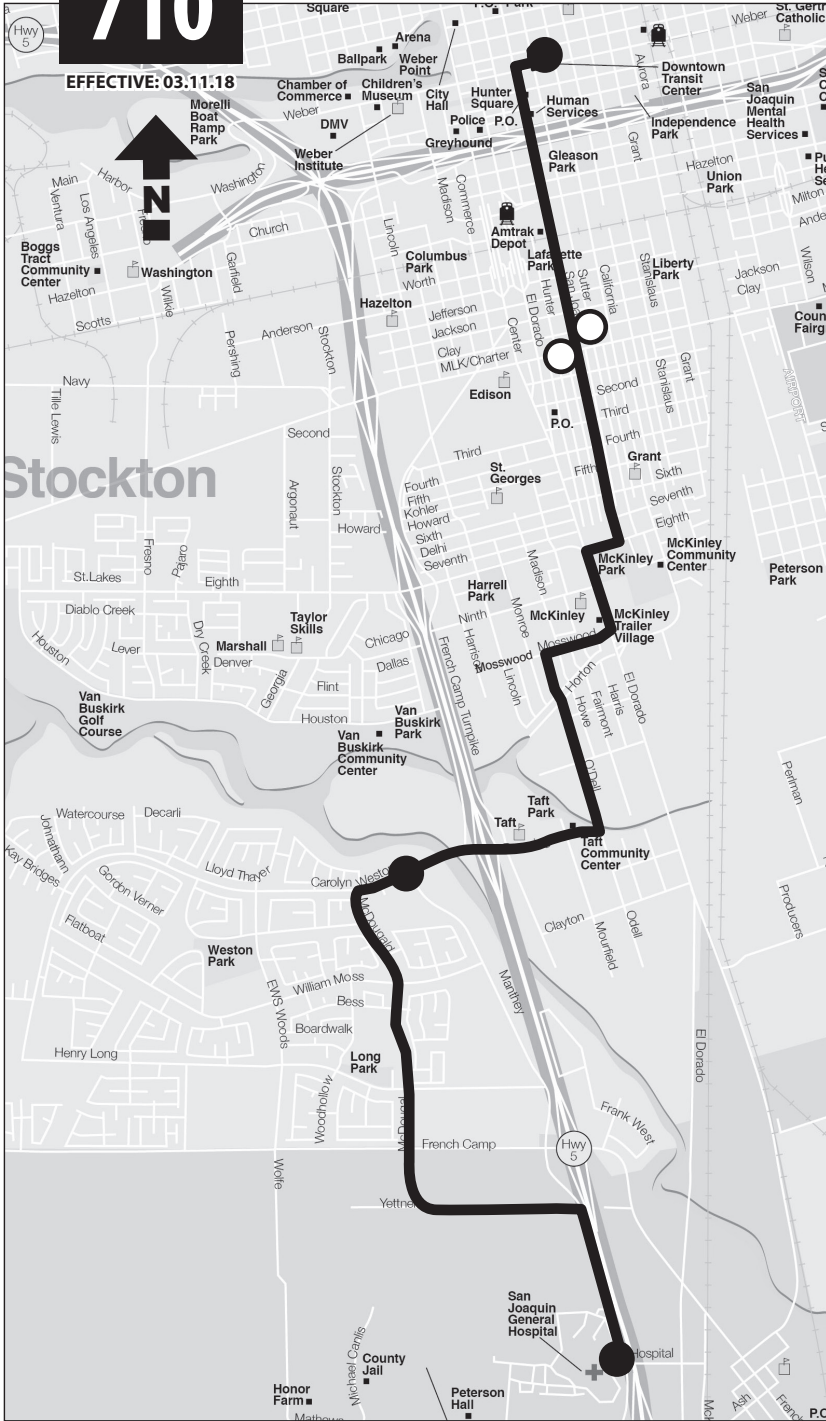

710

EFFECTIVE: 03.11.18

● Transfer Point ○ Stop * Bus goes out of service

Local 710 To Downtown Transit Center (DTC)

EFFECTIVE: 03.11.18

San Joaquin County Hospital	Carolyn Weston - Manthey	San Joaquin - Clay	Amtrak Station	DTC
9:36A	9:44A	9:55A	9:57A	10:00A
10:36A	10:44A	10:55A	10:57A	11:00A
11:36A	11:44A	11:55A	11:57A	12:00P
12:36P	12:44P	12:55P	12:57P	1:00P
1:36P	1:44P	1:55P	1:57P	2:00P
2:36P	2:44P	2:55P	2:57P	3:00P
3:36P	3:44P	3:55P	3:57P	4:00P
4:41P	4:49P	5:05P	5:07P	5:10P
5:41P	5:49P	6:06P	6:07P	6:10P*

Local 710 To San Joaquin County Hospital

EFFECTIVE: 03.11.18

DTC	Amtrak Station	San Joaquin - MLK Boulevard	Carolyn Weston - Manthey	San Joaquin County Hospital
9:10A	9:13A	9:15A	9:23A	9:34A
10:10A	10:13A	10:15A	10:23A	10:34A
11:10A	11:13A	11:15A	11:23A	11:34A
12:10P	12:13P	12:15P	12:23P	12:34P
1:10P	1:13P	1:15P	1:23P	1:34P
2:10P	2:13P	2:15P	2:23P	2:34P
3:10P	3:13P	3:15P	3:23P	3:34P
4:15P	4:18P	4:20P	4:28P	4:39P
5:15P	5:18P	5:20P	5:28P	5:39P

Estimated departure times only, this stop is not a timepoint. Passengers should plan to arrive at stop 5 minutes ahead of scheduled departure time.