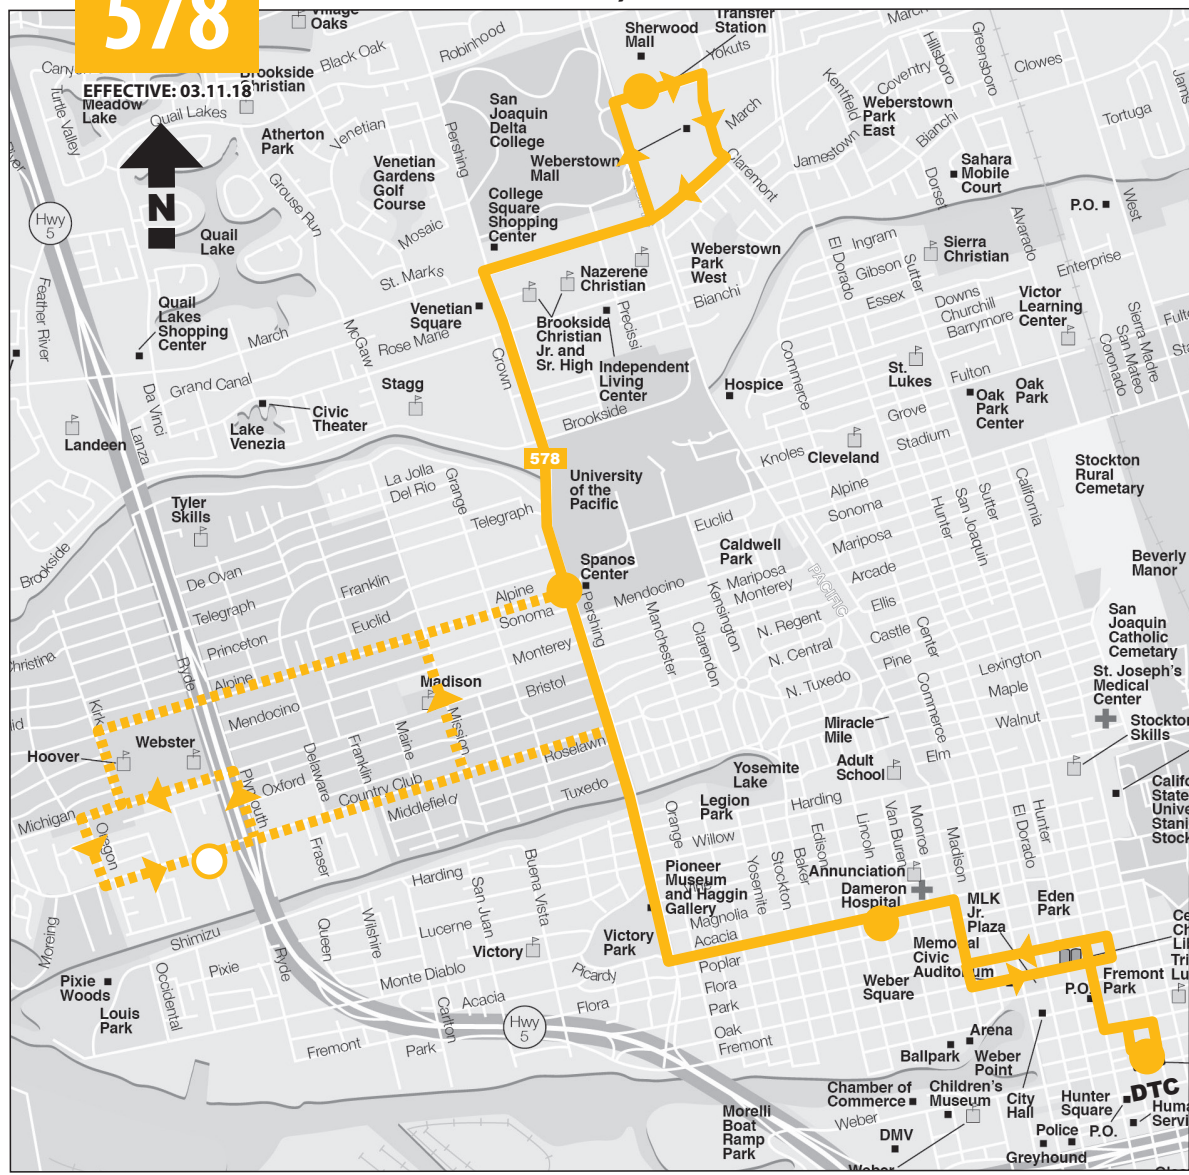

Local 578 To Downtown Transit Center (DTC)

EFFECTIVE: 03.11.18

Mall Transfer Station (MTS)	Pershing - Alpine	Country Club - Fontana	Acacia - Lincoln (Dameron Hospital)	DTC Arrive
5:44A	5:50A	----	5:56A	6:05A
6:30A	6:36A	----	6:43A	6:52A
7:27A	7:36A	----	7:44A	7:53A
8:27A	8:36A	----	8:44A	8:53A
9:27A	9:36A	----	9:44A	9:53A
10:27A	10:36A	----	10:44A	10:53A
11:27A	11:36A	----	11:44A	11:53A
12:27P	12:36P	----	12:44P	12:53P
1:27P	1:36P	----	1:44P	1:53P
2:27P	2:36P	----	2:44P	2:53P
3:27P	3:36P	----	3:44P	3:53P
4:27P	4:36P	----	4:44P	4:53P
5:34P	5:43P	----	5:51P	6:00P †
7:20P	7:29P	7:38P	7:47P	7:56P *

Local 578 To Mall Transfer Station (MTS)

EFFECTIVE: 03.11.18

DTC Depart	Acacia - Lincoln (Dameron Hospital)	Country Club - Fontana	Pershing - Larry Heller	Mall Transfer Station (MTS)
6:10A	6:16A	----	6:22A	6:29A
6:59A	7:06A	----	7:13A	7:20A
8:02A	8:09A	----	8:16A	8:23A
9:02A	9:09A	----	9:16A	9:23A
10:02A	10:10A	----	10:17A	10:25A
11:02A	11:10A	----	11:17A	11:25A
12:02P	12:10P	----	12:17P	12:25P
1:02P	1:10P	----	1:17P	1:25P
2:02P	2:10P	----	2:17P	2:25P
3:02P	3:10P	----	3:17P	3:25P
4:02P	4:10P	----	4:17P	4:25P
5:10P	5:17P	----	5:24P	5:32P
6:35P	6:42P	6:50P	6:54P	7:07P

578 ZERO-EMISSION, ALL-ELECTRIC BUS

● Transfer Point ○ Stop Limited Service
 * Bus goes out of service † Bus continues in service as Route 560