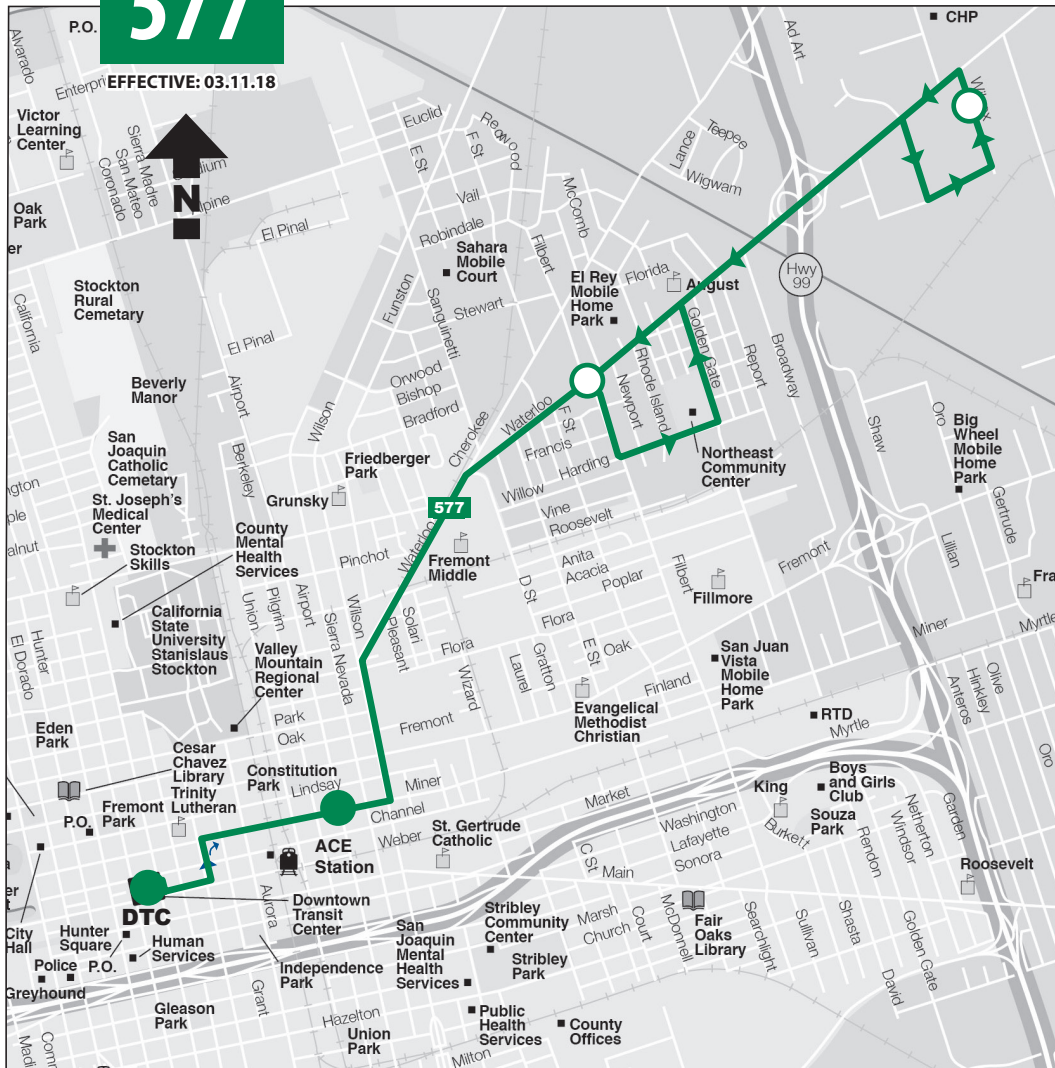

577

ZERO-EMISSION, ALL-ELECTRIC BUS

EFFECTIVE: 03.11.18

● Transfer Point ○ Stop * Bus goes out of service

Local 577 To Downtown Transit Center (DTC)

EFFECTIVE: 03.11.18

Wilcox - Waterloo	Waterloo - Filbert	Miner - Airport	DTC Arrive
5:50A	5:55A	6:02A	6:05A
6:28A	6:33A	6:40A	6:43A
7:20A	7:25A	7:32A	7:35A
8:08A	8:13A	8:20A	8:23A
8:48A	8:53A	9:00A	9:03A *
2:48P	2:53P	3:00P	3:03P
3:29P	3:34P	3:41P	3:44P
4:13P	4:18P	4:25P	4:28P *
5:58P	6:03P	6:10P	6:13P *

Local 577 To Wilcox/Waterloo

EFFECTIVE: 03.11.18

DTC Depart	Miner - Airport	Filbert - Waterloo	Wilcox - Waterloo
6:10A	6:13A	6:19A	6:26A
7:03A	7:06A	7:12A	7:19A
7:50A	7:53A	7:59A	8:06A
8:30A	8:33A	8:39A	8:46A
3:10P	3:13P	3:19P	3:26P
3:52P	3:55P	4:01P	4:08P
5:40P	5:43P	5:49P	5:56P