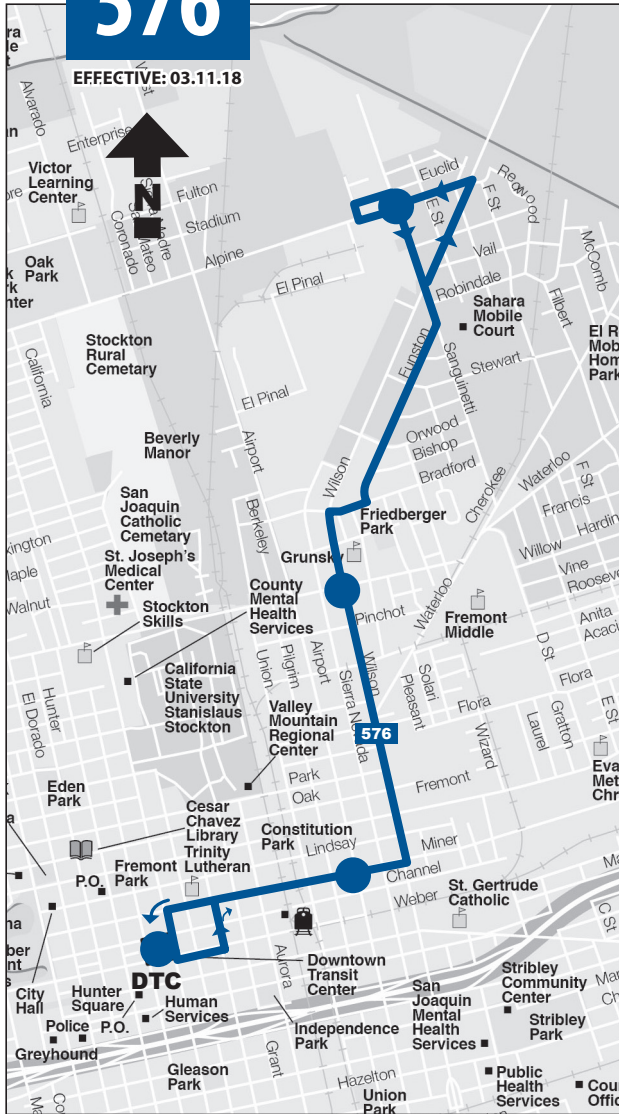

576

EFFECTIVE: 03.11.18

Local 576 To Downtown Transit Center (DTC)

EFFECTIVE: 03.11.18

Alpine - Sanguinetti	Wilson - Harding	Miner - Airport	DTC Arrive
5:55A	6:00A	6:06A	6:09A
6:35A	6:40A	6:46A	6:49A
7:25A	7:30A	7:36A	7:39A
8:10A	8:15A	8:21A	8:24A
8:50A	8:55A	9:01A	9:04A *
2:40P	2:45P	2:51P	2:54P
3:20P	3:25P	3:31P	3:34P
4:05P	4:10P	4:16P	4:19P
4:50P	4:55P	5:01P	5:04P †
6:10P	6:15P	6:21P	6:24P *

Local 576 To Alpine/Sanguinetti

EFFECTIVE: 03.11.18

DTC Depart	Miner - Airport	Wilson - Harding	Alpine - Sanguinetti
6:15A	6:18A	6:24A	6:32A
7:05A	7:08A	7:14A	7:22A
7:50A	7:53A	7:59A	8:07A
8:30A	8:33A	8:39A	8:47A
2:20P	2:23P	2:30P	2:38P
3:00P	3:03P	3:10P	3:18P
3:45P	3:48P	3:55P	4:03P
4:30P	4:33P	4:40P	4:48P
5:50P	5:53P	6:00P	6:08P

● Transfer Point ○ Stop

* Bus goes out of service

† Bus continues in service as Route 385