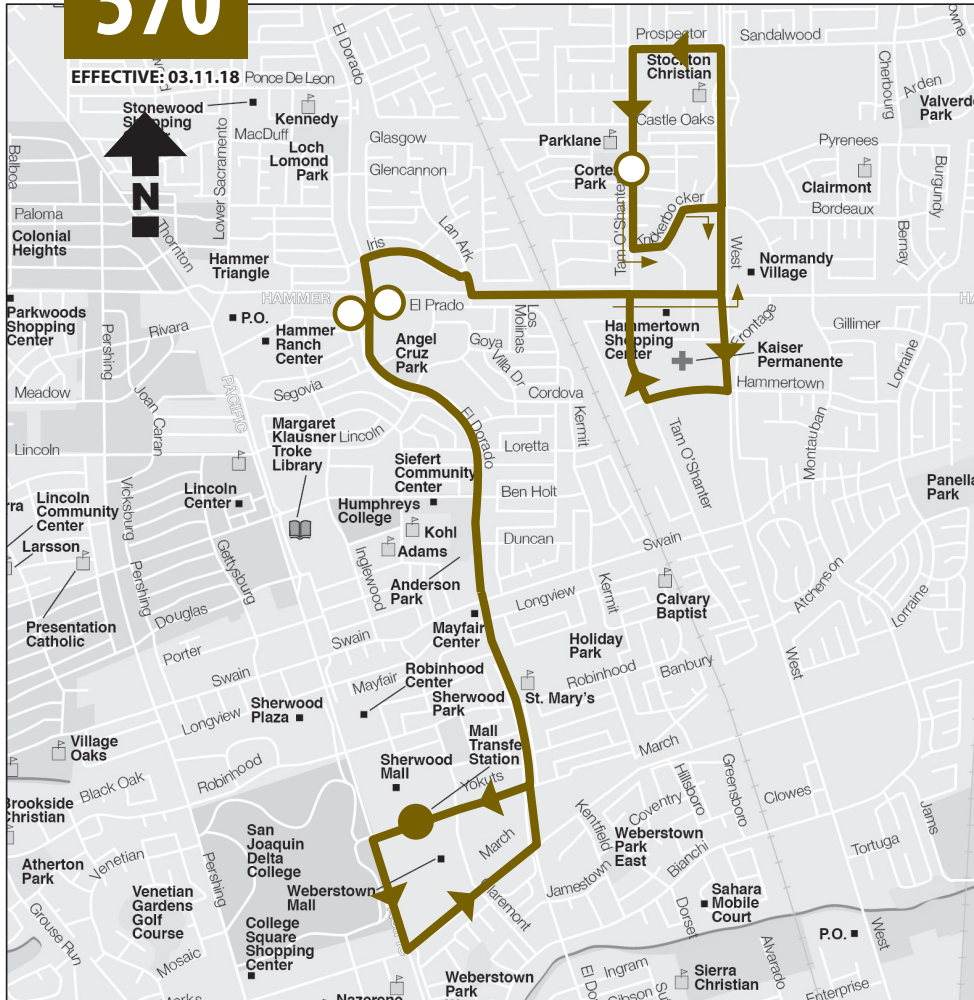

570

EFFECTIVE: 03.11.18

● Transfer Point ○ Stop * Bus goes out of service

Local 570 To Mall Transfer Station (MTS)

EFFECTIVE: 03.11.18

Tam O'Shanter - Erie (Cortez Park)	Hammertown - Kaiser	El Dorado - Mission Park	Mall Transfer Station (MTS)
7:07A	7:12A	7:19A	7:27A
8:07A	8:12A	8:19A	8:27A
9:07A	9:12A	9:19A	9:27A
10:07A	10:12A	10:19A	10:27A
11:07A	11:12A	11:19A	11:27A
12:07P	12:12P	12:19P	12:27P
1:07P	1:12P	1:19P	1:27P
2:07P	2:12P	2:19P	2:27P
3:07P	3:12P	3:19P	3:27P
4:07P	4:12P	4:19P	4:27P
5:07P	5:12P	5:19P	5:27P
6:07P	6:12P	6:19P	6:27P*

Local 570 To Tam O'Shanter - Erie

EFFECTIVE: 03.11.18

Mall Transfer Station (MTS)	El Dorado - Hammer	Tam O'Shanter - Erie (Cortez Park)
7:40A	7:50A	8:05A
8:40A	8:50A	9:05A
9:40A	9:50A	10:05A
10:40A	10:50A	11:05A
11:40A	11:50A	12:05P
12:40P	12:50P	1:05P
1:40P	1:50P	2:05P
2:40P	2:50P	3:05P
3:40P	3:50P	4:05P
4:40P	4:50P	5:05P
5:40P	5:50P	6:05P