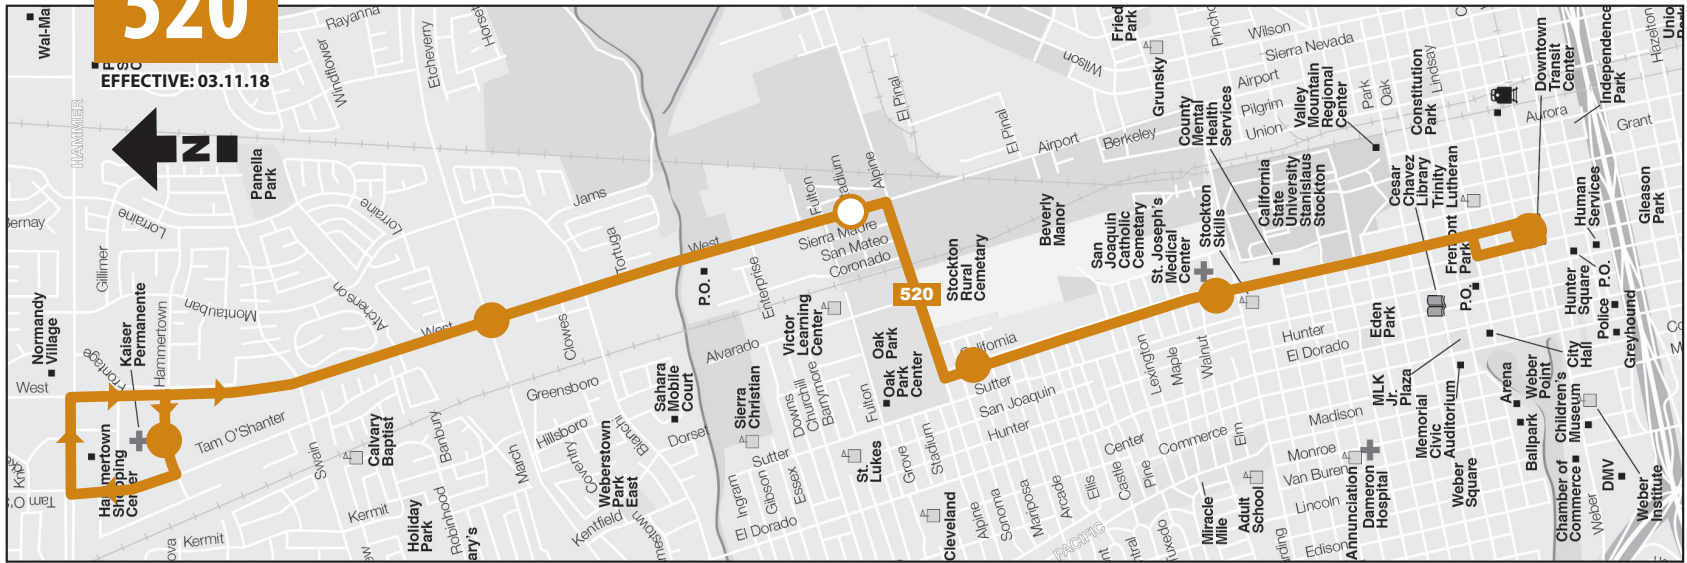

520

EFFECTIVE: 03.11.18

- Transfer Point
- Stop
- * Bus goes out of service
- † Bus continues in service as Route 578

Local 520 To Hammertown - Kaiser

EFFECTIVE: 03.11.18

DTC Depart	California - Walnut (St. Joseph's Hospital)	West Lane - Stadium	Hammertown - Kaiser
5:50A	5:58A	6:04A	6:13A
7:05A	7:13A	7:21A	7:30A
8:10A	8:18A	8:26A	8:35A
9:10A	9:18A	9:26A	9:35A
10:10A	10:18A	10:26A	10:35A
11:15A	11:23A	11:31A	11:40A
12:15P	12:23P	12:31P	12:40P
1:20P	1:28P	1:36P	1:45P
2:20P	2:28P	2:36P	2:45P
3:20P	3:28P	3:36P	3:45P
4:25P	4:33P	4:41P	4:50P
5:25P	5:33P	5:41P	5:50P

Local 520 To Downtown Transit Center (DTC)

EFFECTIVE: 03.11.18

Hammertown - Kaiser	Kathleen - Hammer	West Lane - Stadium	California - Walnut (St. Joseph's Hospital)	DTC Arrive
6:20A	6:22A	6:29A	6:37A	6:45A
7:33A	7:35A	7:42A	7:50A	7:58A
8:38A	8:40A	8:47A	8:55A	9:03A
9:38A	9:40A	9:47A	9:55A	10:03A
10:38A	10:40A	10:47A	10:55A	11:03A
11:43A	11:45A	11:52A	12:00P	12:08P
12:43P	12:45P	12:52P	1:00P	1:08P
1:48P	1:50P	1:57P	2:05P	2:13P
2:48P	2:50P	2:57P	3:05P	3:13P
3:48P	3:50P	3:57P	4:05P	4:13P
4:53P	4:55P	5:02P	5:10P	5:18P
5:53P	5:55P	6:02P	6:10P	6:18P †