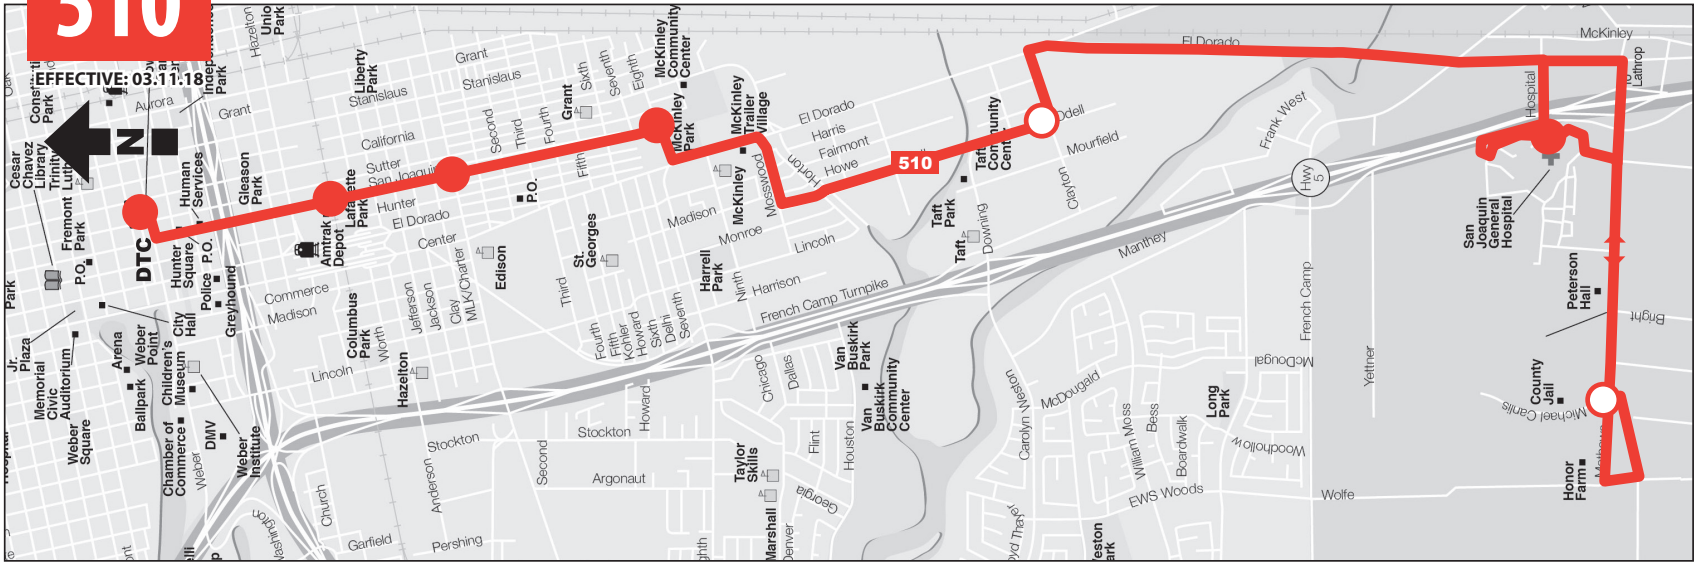

# 510

● Transfer Point   ○ Stop   \* Bus goes out of service

## Local 510 To Downtown Transit Center (DTC)

EFFECTIVE: 03.11.18

San Joaquin County Honor Farm	Clayton - O'Dell	San Joaquin - Clay	Amtrak Station	DTC Arrive
5:40A	5:50A	5:59A	6:01A	6:04A
6:36A	6:46A	6:56A	6:58A	7:01A
7:29A	7:39A	7:49A	7:51A	7:54A
8:35A	8:45A	8:55A	8:57A	9:00A
9:35A	9:45A	9:55A	9:57A	10:00A
10:40A	10:50A	11:00A	11:02A	11:05A
11:40A	11:50A	<b>12:00P</b>	<b>12:02P</b>	<b>12:05P</b>
<b>12:40P</b>	<b>12:50P</b>	<b>1:00P</b>	<b>1:02P</b>	<b>1:05P</b>
<b>1:45P</b>	<b>1:55P</b>	<b>2:05P</b>	<b>2:07P</b>	<b>2:10P</b>
<b>2:45P</b>	<b>2:55P</b>	<b>3:05P</b>	<b>3:07P</b>	<b>3:10P</b>
<b>3:45P</b>	<b>3:55P</b>	<b>4:05P</b>	<b>4:07P</b>	<b>4:10P</b>
<b>4:50P</b>	<b>5:00P</b>	<b>5:10P</b>	<b>5:12P</b>	<b>5:15P</b>
<b>5:50P</b>	<b>6:00P</b>	<b>6:10P</b>	<b>6:12P</b>	<b>6:15P *</b>

## Local 510 To San Joaquin County Honor Farm

EFFECTIVE: 03.11.18

DTC Depart	Amtrak Station	San Joaquin - MLK Blvd.	Clayton - O'Dell	San Joaquin County Hospital	San Joaquin County Honor Farm
6:12A	6:15A	6:17A	6:25A	6:30A	6:35A
7:05A	7:08A	7:10A	7:18A	7:23A	7:28A
8:10A	8:13A	8:15A	8:23A	8:28A	8:33A
9:10A	9:13A	9:15A	9:23A	9:28A	9:33A
10:10A	10:13A	10:15A	10:23A	10:28A	10:33A
11:15A	11:18A	11:20A	11:28A	11:33A	11:38A
<b>12:15P</b>	<b>12:18P</b>	<b>12:20P</b>	<b>12:28P</b>	<b>12:33P</b>	<b>12:38P</b>
<b>1:20P</b>	<b>1:23P</b>	<b>1:25P</b>	<b>1:33P</b>	<b>1:38P</b>	<b>1:43P</b>
<b>2:20P</b>	<b>2:23P</b>	<b>2:25P</b>	<b>2:33P</b>	<b>2:38P</b>	<b>2:43P</b>
<b>3:20P</b>	<b>3:23P</b>	<b>3:25P</b>	<b>3:33P</b>	<b>3:38P</b>	<b>3:43P</b>
<b>4:25P</b>	<b>4:28P</b>	<b>4:30P</b>	<b>4:38P</b>	<b>4:43P</b>	<b>4:48P</b>
<b>5:25P</b>	<b>5:28P</b>	<b>5:30P</b>	<b>5:38P</b>	<b>5:43P</b>	<b>5:48P</b>