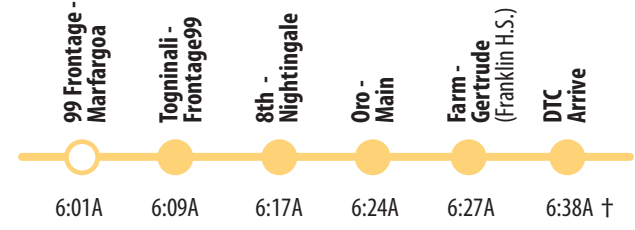

# 390

● Transfer Point   
 ○ Stop   
  Limited Service   
 † Bus goes out of service 375   
 \* Bus goes out of service

## Local 390 To Downtown Transit Center (DTC)

EFFECTIVE: 03.11.18