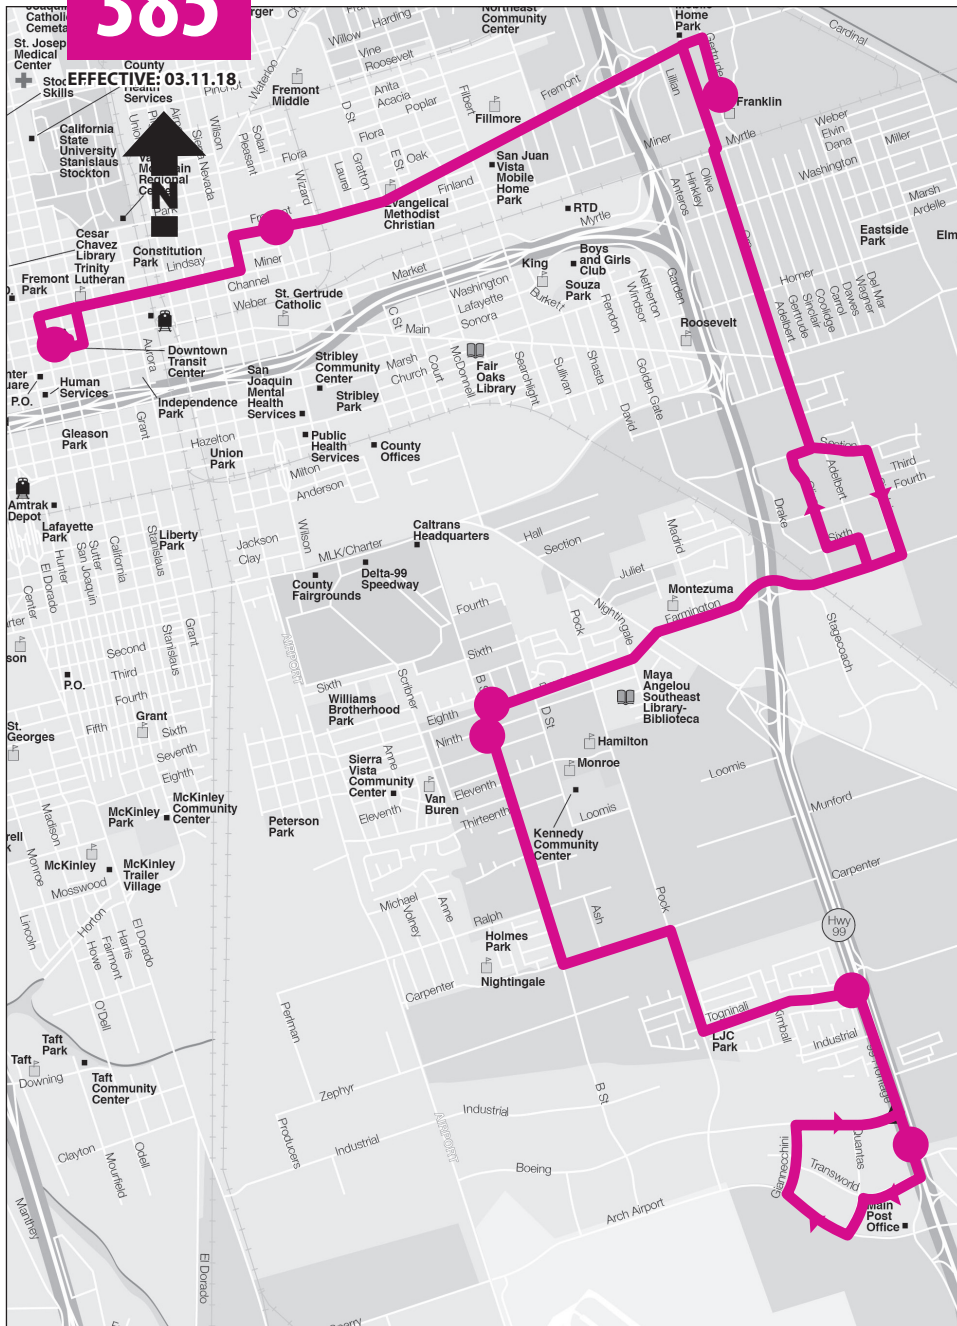

# 385

● Transfer Point ○ Stop \* Bus goes out of service

## Local 385 To Frontage 99 - Boeing (PG&E/Venture)

EFFECTIVE: 03.11.18

## Local 385 To Downtown Transit Center (DTC)

EFFECTIVE: 03.11.18