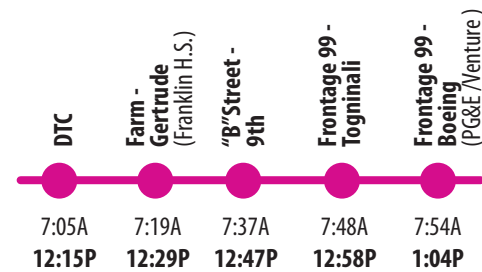

# 385

● Transfer Point ○ Stop \* Bus goes out of service

## Local 385 To Frontage 99 - Boeing (PG&E/Venture)

EFFECTIVE: 03.11.18

## Local 385 To Downtown Transit Center (DTC)

EFFECTIVE: 03.11.18