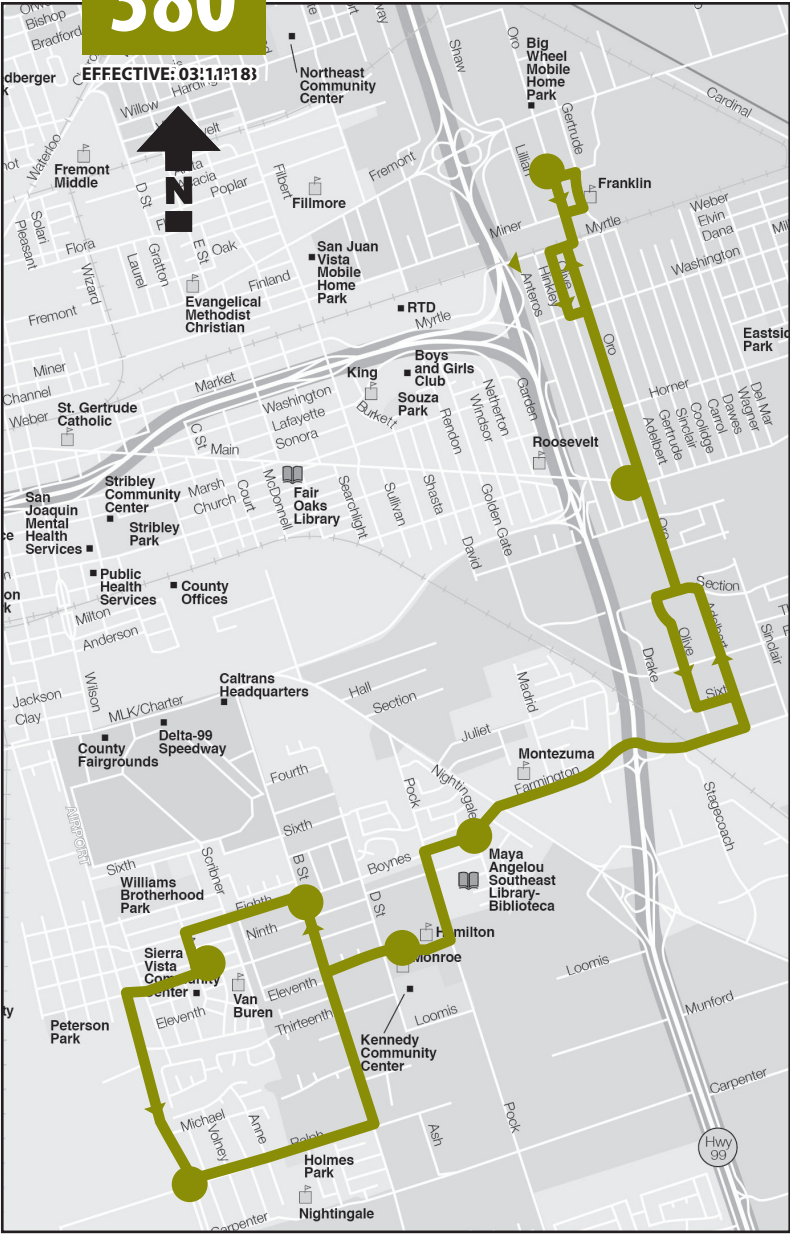

# 380

EFFECTIVE: 03.11.18

● Transfer Point ○ Stop \* Bus goes out of service

## Local 380 To Franklin High School

EFFECTIVE: 03.11.18

## Local 380 To "B" Street - 8th Street

EFFECTIVE: 03.11.18