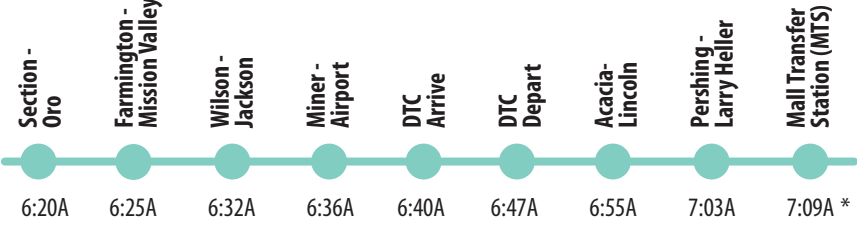

378

EFFECTIVE: 03.11.18

- Transfer Point
- Stop
- * Bus goes out of service

Local 378 To Mall Transfer Station (MTS)

EFFECTIVE: 03.11.18

Local 378 To Section - Oro

EFFECTIVE: 03.11.18