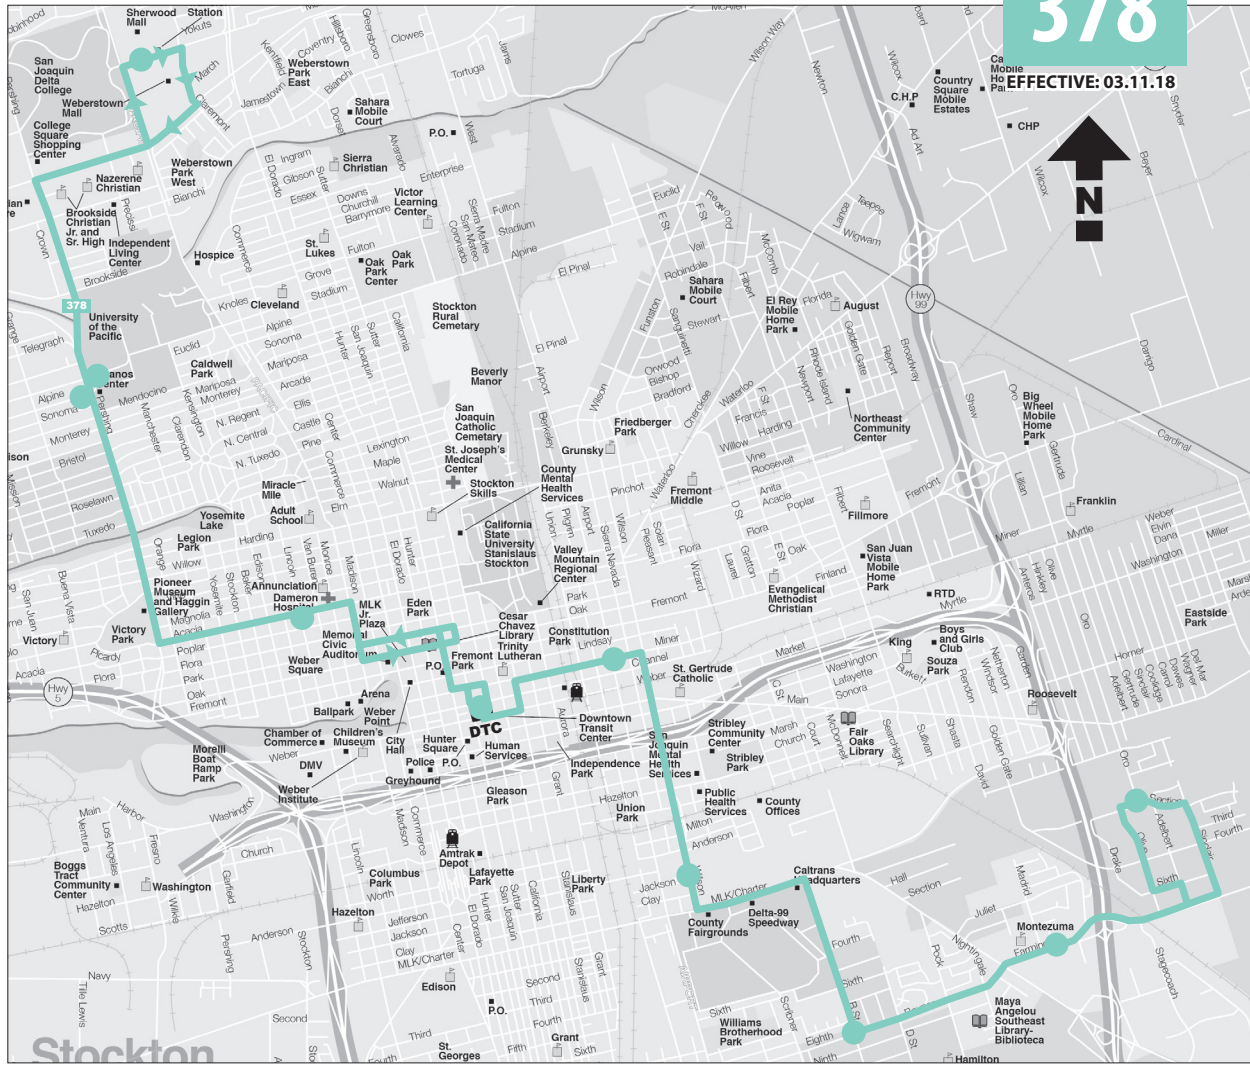

378

EFFECTIVE: 03.11.18

- Transfer Point
- Stop
- * Bus goes out of service

Local 378 To Mall Transfer Station (MTS)

EFFECTIVE: 03.11.18

Local 378 To Section - Oro

EFFECTIVE: 03.11.18