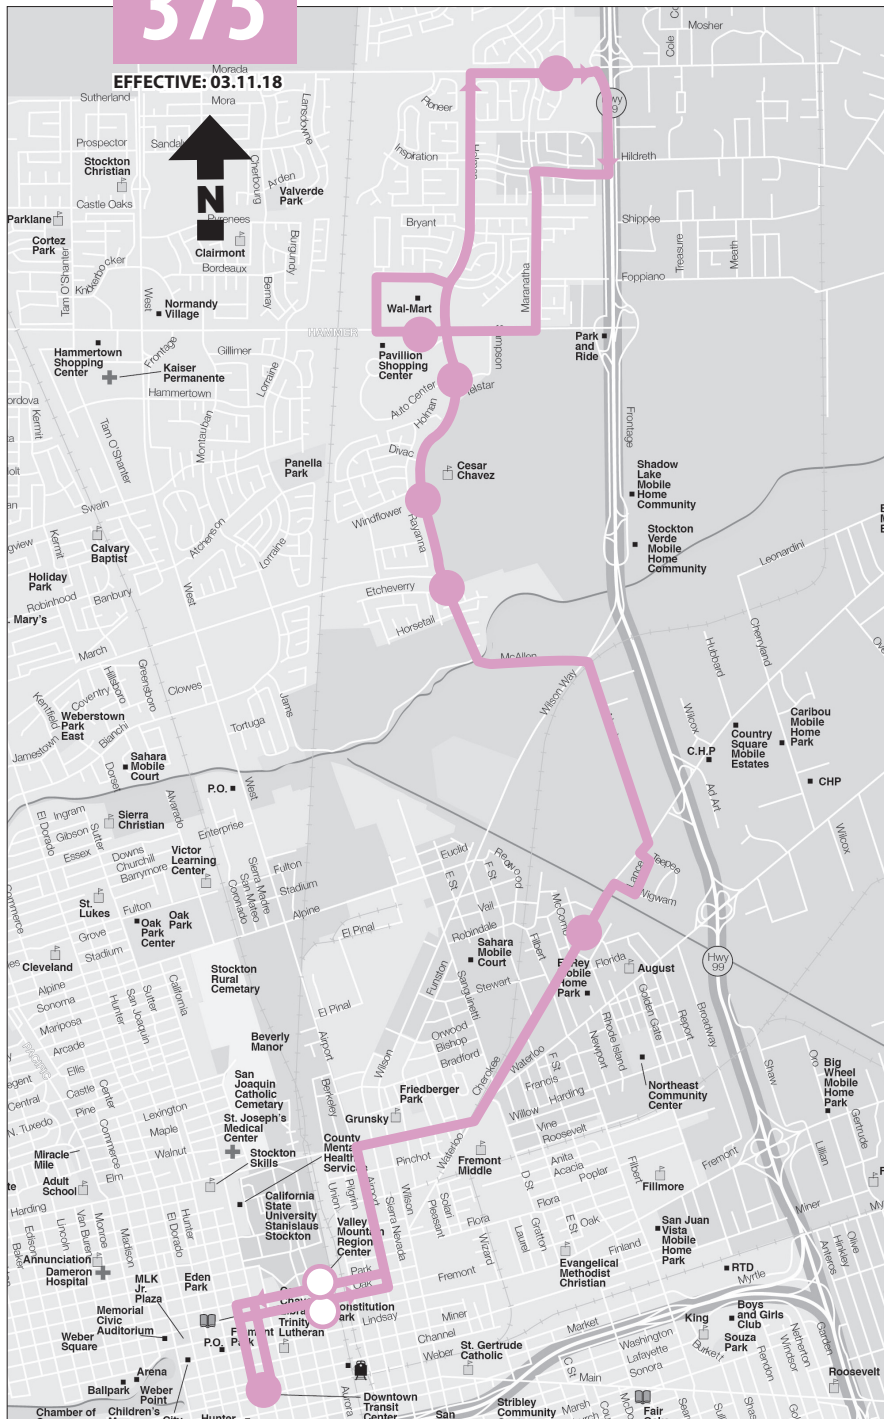

375

EFFECTIVE: 03.11.18

Local 375 To Morada - Diamond Bar (Raley's)

EFFECTIVE: 03.11.18

DTC	Oak - Aurora (Railroad Square/ CalWORKS)	Holman - Etcheverry	Holman - Windflower (East - Athletic field)	Hammer - Holman (North)	Morada - Diamond Bar (Raley's)
6:40A	6:43A	7:00A	7:03A	7:07A	7:13A
3:20P	3:23P	3:40P	3:43P	3:47P	3:53P
4:50P	4:53P	5:10P	5:13P	5:17P	5:23P

Local 375 To Downtown Transit Center (DTC)

EFFECTIVE: 03.11.18

Morada - Diamond Bar (Raley's)	Hammer - Holman (North)	Holman - Auto Center Circle	Holman - Windflower (West)	Holman - Etcheverry	Cherokee - Myran	Park - Aurora (Railroad Square/ CalWORKS)	DTC
7:15A	7:19A	7:24A	7:26A	7:28A	7:38A	7:46A	7:52A *
2:30P	-----	2:34P	2:36P	2:38P	2:48P	2:56P	3:02P
4:00P	-----	4:04P	4:06P	4:08P	4:18P	4:26P	4:32P
5:25P	5:30P	-----	-----	-----	-----	-----	----- *

● Transfer Point ○ Stop * Bus goes out of service