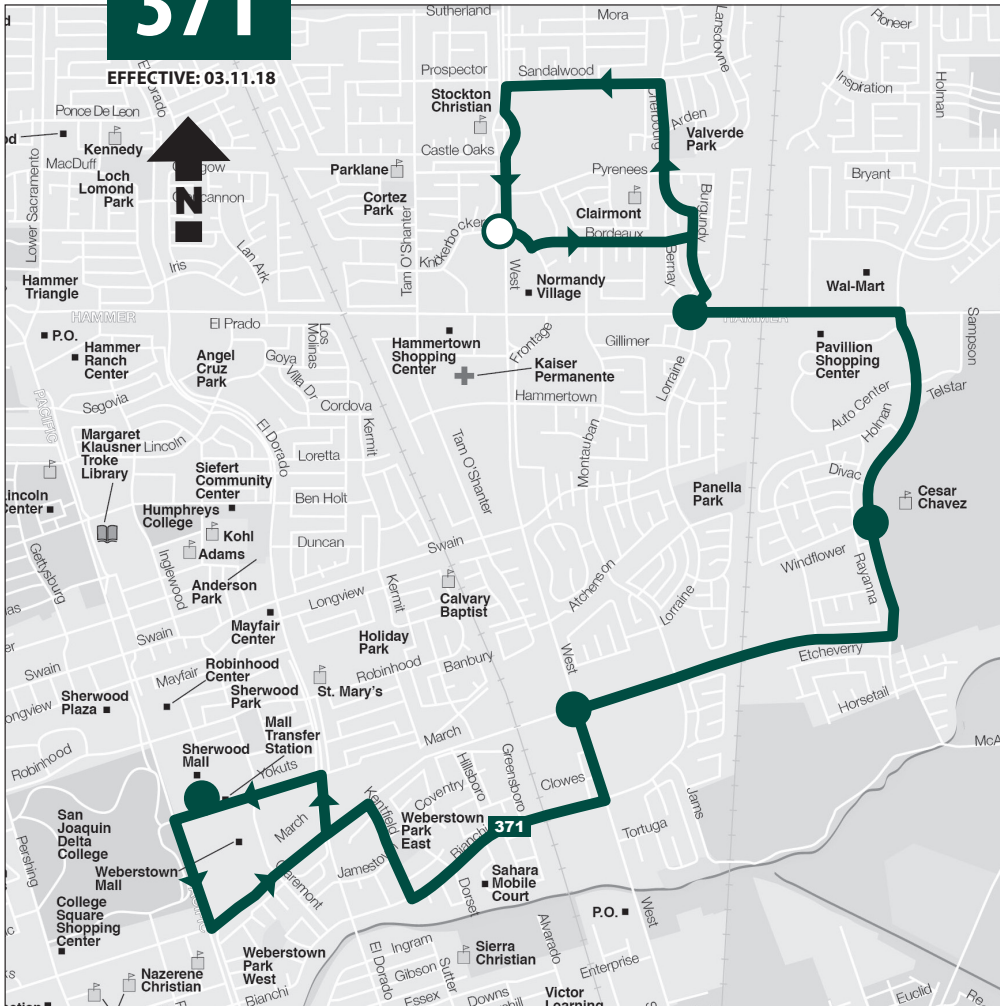

# 371

EFFECTIVE: 03.11.18

● Transfer Point ○ Stop ■ Limited Service \* Bus goes out of service

## Local 371 To Knickerbocker - West Lane

EFFECTIVE: 03.11.18

## Local 371 To Malls

EFFECTIVE: 03.11.18