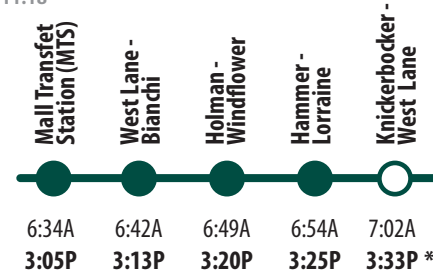

# 371

EFFECTIVE: 03.11.18

● Transfer Point ○ Stop ■ Limited Service \* Bus goes out of service

## Local 371 To Knickerbocker - West Lane

EFFECTIVE: 03.11.18