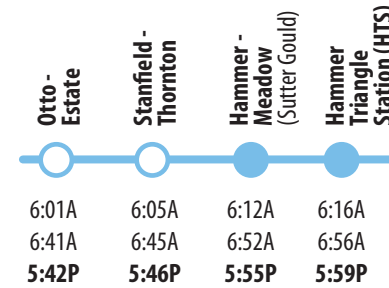

● Transfer Point ○ Stop * Bus goes out of service

Local 365 To Hammer Triangle Station (HTS)

EFFECTIVE: 03.11.18

Local 365 To Otto - Estate

EFFECTIVE: 03.11.18