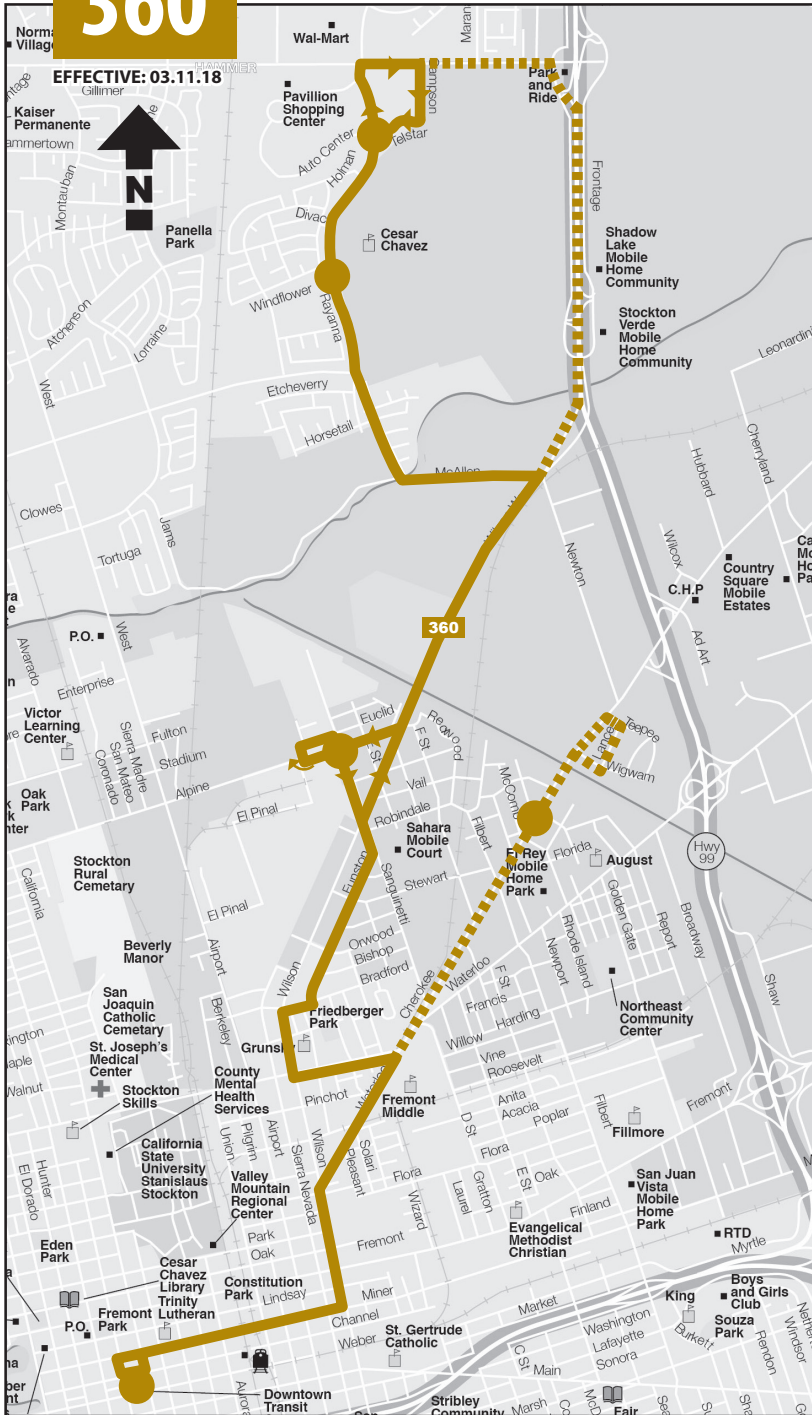

360

EFFECTIVE: 03.11.18

● Transfer Point ○ Stop * Bus goes out of service ■■■■ Afternoon Service † Bus continues in service as Route 390

Local 360 To Holman - Telstar (Auto Center)

EFFECTIVE: 03.11.18

Local 360 To Downtown Transit Center (DTC)