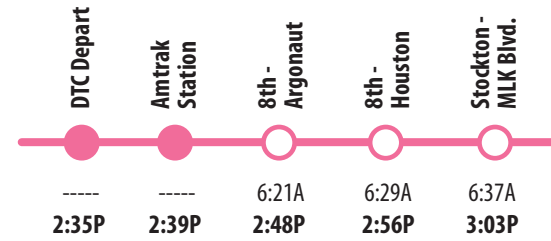

# 315

EFFECTIVE: 03.11.18

● Transfer Point   ○ Stop   \* Bus goes out of service

## Local 315 To Stockton - MLK Blvd.

EFFECTIVE: 03.11.18

## Local 315 To Downtown Transit Center (DTC)

EFFECTIVE: 03.11.18