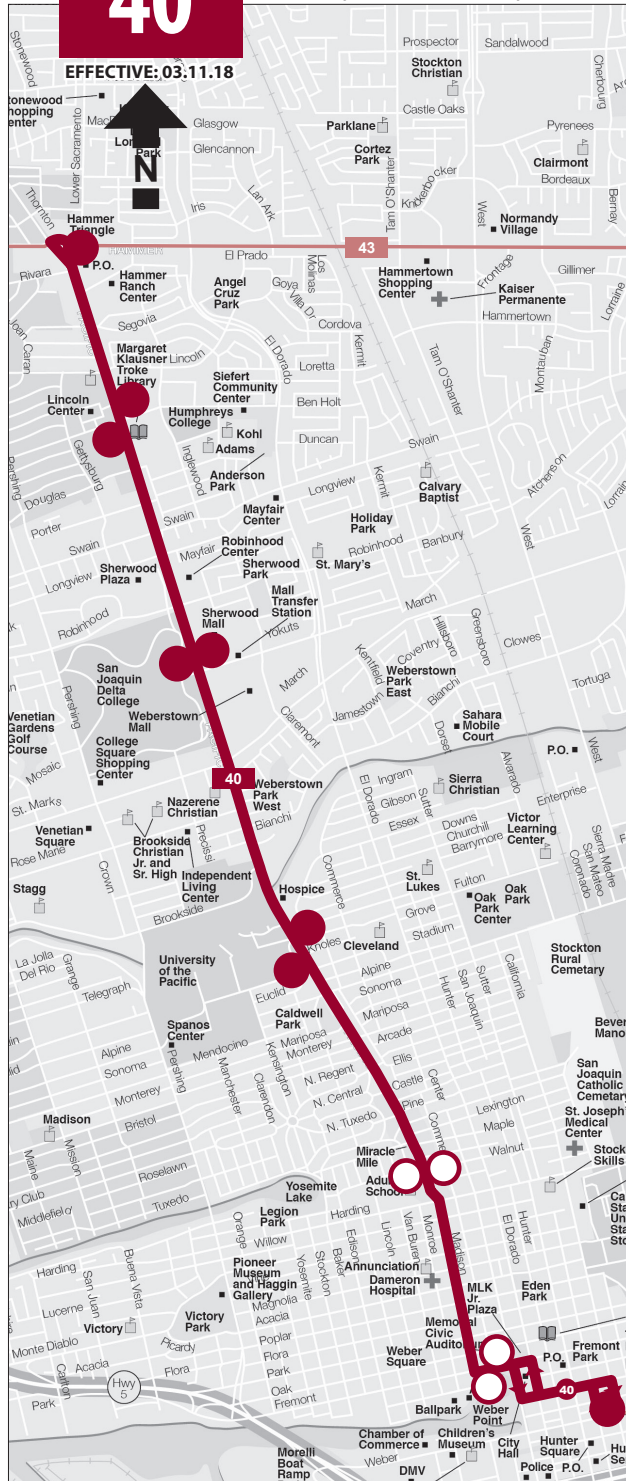

40

Weekday transfer points and stops shown on map.

EFFECTIVE: 03.11.18

Express 40 To DTC

EFFECTIVE: 03.11.18

Hammer Triangle Station (HTS)	Pacific-Ben Holt	Pacific-Yokuts	Pacific-Knowles	Pacific-Walnut	Fremont-Commerce	DTC Arrive
5:30A	5:32A	5:36A	5:40A	5:44A	5:48A	5:51A
5:45A	5:47A	5:51A	5:55A	5:59A	6:03A	6:06A
6:00A	6:02A	6:06A	6:11A	6:15A	6:19A	6:22A
6:24A	6:26A	6:30A	6:35A	6:39A	6:43A	6:46A
6:34A	6:36A	6:40A	6:45A	6:49A	6:53A	6:56A
6:45A	6:47A	6:51A	6:56A	7:00A	7:04A	7:07A
7:00A	7:02A	7:07A	7:13A	7:17A	7:22A	7:26A
7:17A	7:19A	7:24A	7:30A	7:34A	7:39A	7:43A
7:30A	7:32A	7:36A	7:42A	7:46A	7:51A	7:55A
7:43A	7:45A	7:49A	7:55A	7:59A	8:04A	8:08A
8:00A	8:02A	8:07A	8:13A	8:17A	8:22A	8:26A
8:13A	8:15A	8:20A	8:26A	8:30A	8:35A	8:39A *
8:28A	8:30A	8:35A	8:41A	8:45A	8:50A	8:54A
8:43A	8:45A	8:50A	8:56A	9:00A	9:05A	9:09A
8:58A	9:00A	9:05A	9:11A	9:15A	9:20A	9:24A
9:10A	9:12A	9:17A	9:23A	9:27A	9:32A	9:36A
9:27A	9:29A	9:34A	9:40A	9:44A	9:49A	9:53A
9:42A	9:44A	9:49A	9:55A	10:00A	10:04A	10:08A
9:57A	9:59A	10:04A	10:10A	10:14A	10:19A	10:23A
10:12A	10:14A	10:19A	10:25A	10:29A	10:34A	10:38A
10:27A	10:29A	10:34A	10:40A	10:44A	10:49A	10:53A
10:42A	10:44A	10:49A	10:55A	10:59A	11:04A	11:08A
10:57A	10:59A	11:04A	11:10A	11:14A	11:19A	11:23A
11:12A	11:14A	11:19A	11:25A	11:29A	11:34A	11:38A
11:27A	11:29A	11:34A	11:40A	11:44A	11:49A	11:53A
11:42A	11:44A	11:49A	11:55A	11:59A	12:04A	12:08A
12:02P	12:04P	12:09P	12:15P	12:19P	12:24P	12:28P
12:17P	12:19P	12:24P	12:30P	12:34P	12:39P	12:43P
12:32P	12:34P	12:39P	12:45P	12:49P	12:54P	12:58P
12:47P	12:49P	12:54P	1:00P	1:04P	1:09P	1:13P
1:02P	1:04P	1:09P	1:15P	1:19P	1:24P	1:28P
1:17P	1:19P	1:24P	1:30P	1:34P	1:39P	1:43P
1:32P	1:34P	1:39P	1:45P	1:49P	1:54P	1:58P
1:47P	1:49P	1:54P	2:00P	2:04P	2:09P	2:13P
2:02P	2:04P	2:09P	2:15P	2:19P	2:24P	2:28P
2:17P	2:19P	2:24P	2:30P	2:34P	2:39P	2:43P
2:32P	2:34P	2:39P	2:45P	2:49P	2:54P	2:58P
2:52P	2:54P	2:59P	3:05P	3:09P	3:14P	3:18P
3:07P	3:09P	3:14P	3:20P	3:24P	3:29P	3:33P
3:22P	3:24P	3:29P	3:35P	3:39P	3:44P	3:48P
3:37P	3:39P	3:44P	3:50P	3:54P	3:59P	4:03P
3:52P	3:54P	3:59P	4:05P	4:09P	4:14P	4:18P
4:07P	4:09P	4:14P	4:20P	4:24P	4:29P	4:33P
4:22P	4:24P	4:29P	4:35P	4:39P	4:44P	4:48P
4:37P	4:39P	4:44P	4:50P	4:54P	4:59P	5:03P
4:52P	4:54P	4:59P	5:05P	5:09P	5:14P	5:18P
5:07P	5:09P	5:14P	5:20P	5:24P	5:29P	5:33P
5:22P	5:24P	5:29P	5:35P	5:39P	5:44P	5:48P
5:37P	5:39P	5:44P	5:50P	5:54P	5:59P	6:03P *
5:52P	5:54P	5:59P	6:05P	6:09P	6:14P	6:18P
6:07P	6:09P	6:14P	6:20P	6:24P	6:29P	6:33P *
6:27P	6:29P	6:34P	6:40P	6:44P	6:49P	6:53P
7:00P	7:02P	7:07P	7:13P	7:17P	7:22P	7:26P
7:30P	7:32P	7:37P	7:43P	7:47P	7:52P	7:56P
8:00P	8:02P	8:07P	8:13P	8:17P	8:22P	8:26P
8:30P	8:32P	8:37P	8:43P	8:47P	8:52P	8:56P
9:00P	9:02P	9:07P	9:13P	9:17P	9:22P	9:26P
9:30P	9:32P	9:37P	9:43P	9:47P	9:52P	9:56P *