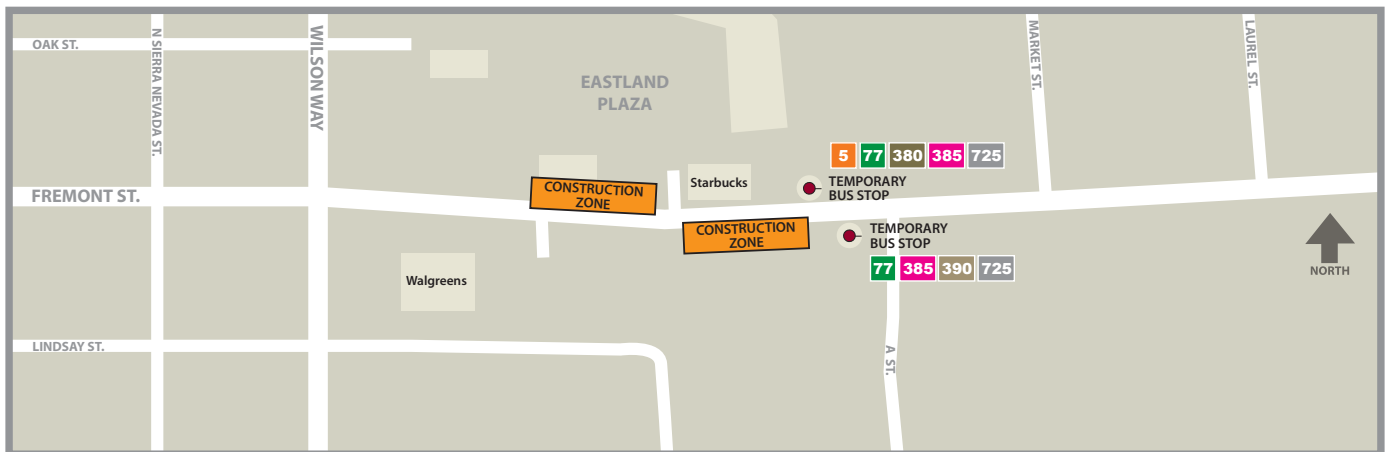

November 6, 2017

ROUTES 5, 77, 380, 385, 725
FREMONT & EASTLAND PLAZA
STOPS CLOSED:
EFFECTIVE - NOVEMBER 13, 2017

RTD is constructing new stops and shelters for Express Route 47 Midtown Corridor, starting January 2018.

- During construction, please use the temporary bus stop farthest east of current RTD bus stop
- Routes 5, 77, 380, 385, and 725 will continue to operate on their current schedules during construction

Fremont/Eastland Plaza - WB

Questions? Connect with us

sjRTD.com | (209) 943-1111

Planning a trip? Use of the following apps on your smartphone:

Trip Planner

Google Maps

Swiftly