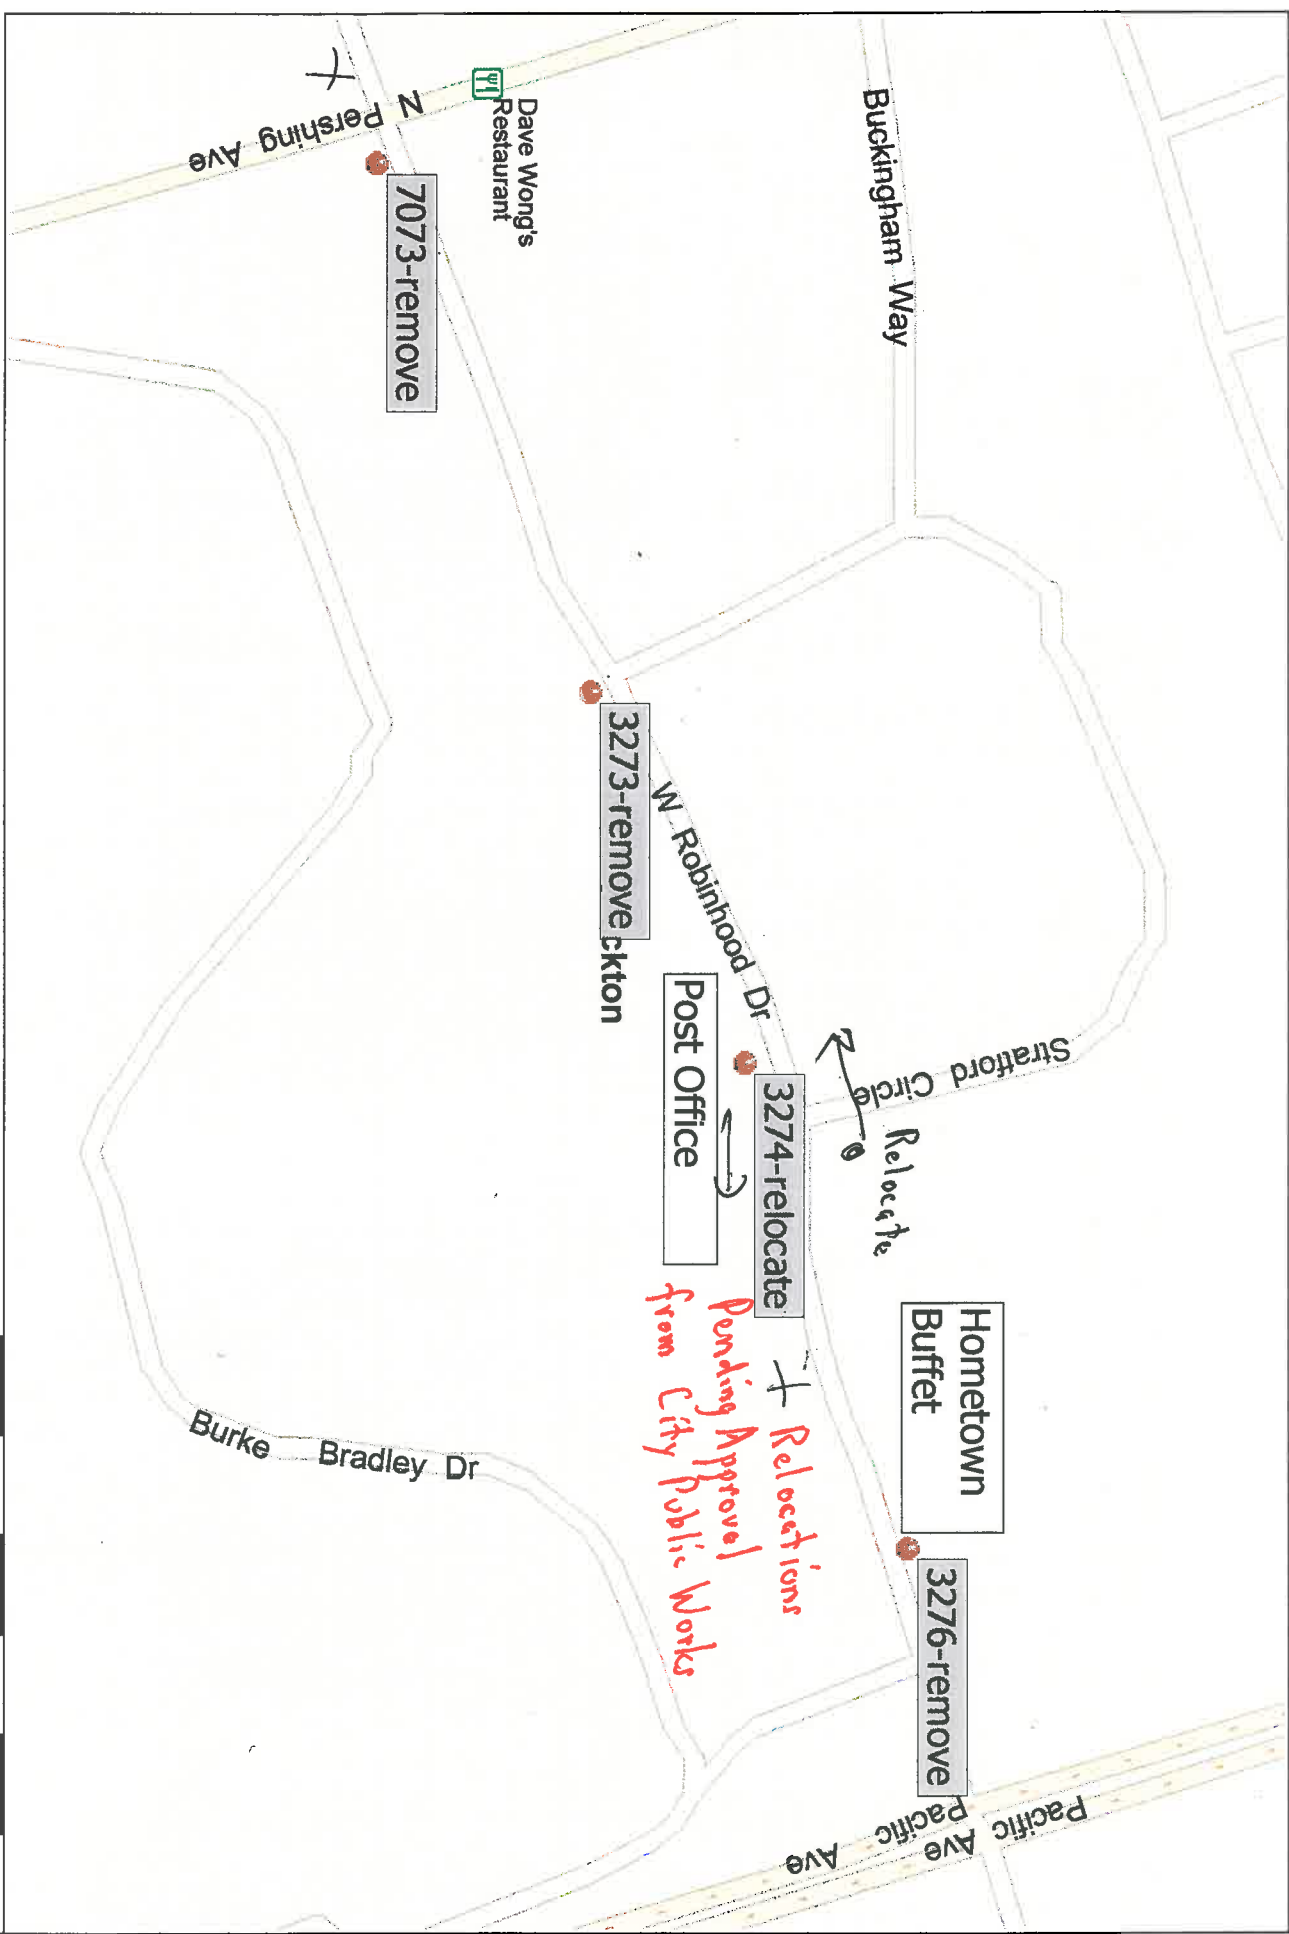

RIDER NOTICE

March 6, 2015

ROUTES 1, 2, 61, 63 and 745

**BUS STOPS TO BE
DISCONTINUED
Effective
Monday, March 16**

RTD will no longer use this bus stop. Please use the RTD bus stops located on the north and south sides of Robinhood at Stratford Circle.

Robinhood Dr Bus Stops
To be effective on ENTERED MAR 16 2015

Copyright © and (P) 1988-2012 Microsoft Corporation and/or its suppliers. All rights reserved. <http://www.microsoft.com/maps/>
Certain mapping and direction data © 2012 NAVTEQ. All rights reserved. The Data for areas of Canada includes information taken with permission from Canadian authorities, including: © Her Majesty the Queen in Right of Canada. © Queen's Printer for Ontario. NAVTEQ and NAVTEQ ON BOARD are trademarks of NAVTEQ. © 2012 Tele Atlas North America, Inc. All rights reserved. Tele Atlas and Tele Atlas North America are trademarks of Tele Atlas, Inc. © 2012 by Applied Geographic Solutions. All rights reserved. Portions © Copyright 2012 by Woodall Publications Corp. All rights reserved.