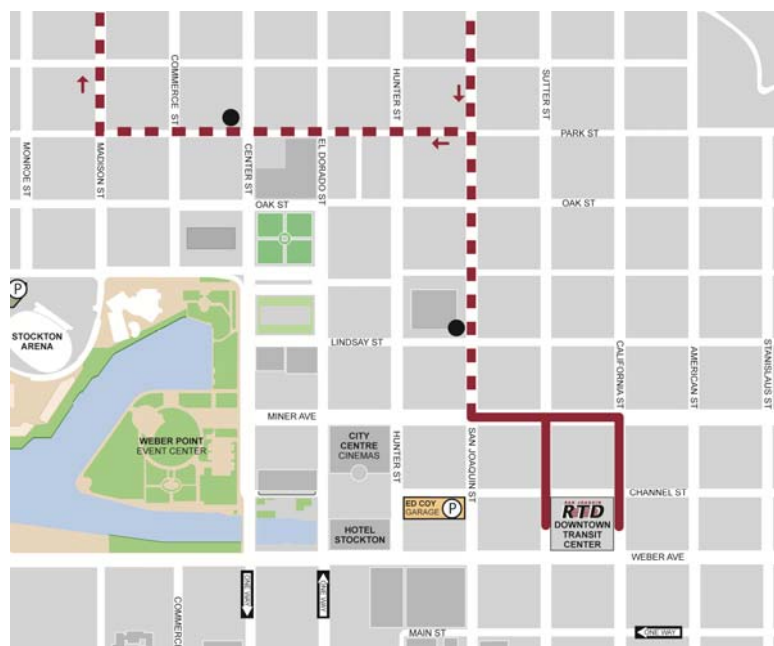

ROUTE 40 METRO EXPRESS EFFECTIVE SUNDAY, MARCH 1, 2015 8:00 A.M.-12:30 P.M.

Due to the Chinese New Year's Parade street closures, RTD will not serve the Metro Express bus stops located on Fremont/Commerce (northbound and southbound). See map below for each stop that will be served as marked by a black circle.

Prepaid Fares are required to ride Metro Express and Fare Vending Machines are available at Pacific/Walnut and the DTC.