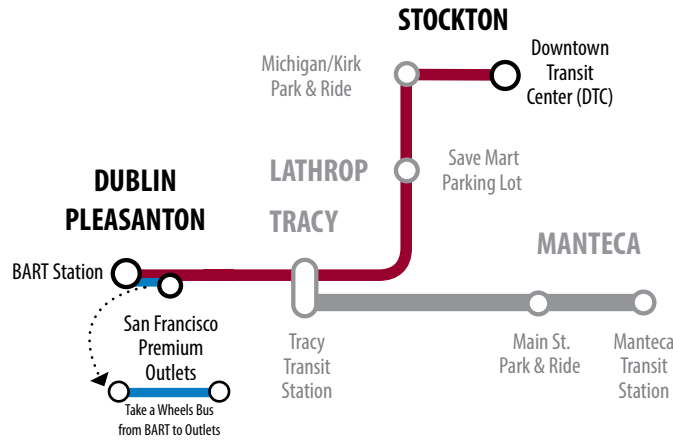

Fares*

Monthly from Stockton	$191
Monthly from Lathrop	$175
Monthly from Manteca	$185
Monthly from Tracy	$158
Daily round-trip	$14
Daily one-way	$7

* FARES SUBJECT TO CHANGE - COMMUTER FARES MAY VARY.

Please be prepared to show your pass when boarding the bus.

Reservations

RTD-BART Commuter is a limited-capacity service. RTD strongly recommends advance reservations to ride daily or monthly.

To make a reservation, call RTD Commuter Services at: **(888) 802-WORK (9675)**

STOCKTON to BART

Downtown Transit Center	Stockton - Michigan/Kirk Park & Ride	Lathrop - Save Mart	Tracy Transit Station Arrive	Tracy Transit Station Depart	Dublin BART Station Arrive
4:10A	4:20A	4:40A	4:48A	5:00A	6:02A
5:10A	5:20A	5:40A	5:58A	6:00A	7:02A
7:20A	---	7:40A	7:58A	8:00A	9:02A
8:55A	---	9:15A	9:33A	9:35A	10:30A
10:55A	---	11:15A	11:33A	11:35A	12:30P
2:50P	---	3:10P	3:28P	3:30P	4:17P
3:50P	---	4:10P	4:28P	4:30P	5:17P
4:50P	---	5:10P	5:28P	5:30P	6:17P
7:10P	---	7:25P	7:43P	7:45P	8:32P

Dublin BART Scheduled Connections Depart Every 15 Min.

6:13a, 6:28a, ...
7:13a, 7:58a, ...
9:13a, 9:58a, ...
10:43p, 12:58p, ...
12:43p, 3:28p, ...
4:28p, 4:43p, ...
5:28p, 5:43p, ...
6:28p, 6:43p, ...
8:41p, 9:01p, ...

Dublin BART Scheduled Connections Arrive Every 15 Min.

5:53a, 6:08a, ...
6:53a, 7:08a, ...
8:53a, 9:08a, ...
10:08a, 10:23a, ...
12:08p, 12:23p, ...
4:08p, 4:23p, ...
5:08p, 5:23p, ...
6:08p, 6:23p, ...
8:11p, 8:31p, ...

BART to STOCKTON

Dublin BART Station Depart	Tracy Transit Station Arrive	Tracy Transit Station Depart	Lathrop - Save Mart	Stockton - Michigan/Kirk Park & Ride	Downtown Transit Center
6:20A	7:10A	7:11A	7:26A	---	7:46A
7:20A	8:10A	8:11A	8:26A	---	8:46A
9:20A	10:10A	10:11A	10:26A	---	10:46A
10:35A	11:25A	11:26A	11:46A	---	12:06P
12:35P	1:25P	1:26P	1:46P	---	2:06P
4:30P	5:17P	5:20P	5:40P	5:55P	6:10P
5:30P	6:17P	6:20P	6:40P	6:55P	7:10P
6:30P	7:17P	7:20P	7:40P	7:55P	8:10P
8:45P	9:32P	9:33P	9:53P	10:08P	10:20P

MANTECA to BART

Manteca Transit Station	Manteca - Main St. Park & Ride	Tracy Transit Station Arrive
4:25A	4:30A	4:58A
5:25A	5:30A	5:58A

Manteca passengers transfer to **Stockton - BART** bus at Tracy Transit Station

For more information, visit: sanjoaquinRTD.com/commuter

BART to MANTECA

Tracy Transit Station Depart	Manteca - Main St. Park & Ride	Manteca Transit Station
5:20P	5:43P	5:48P
6:20P	6:43P	6:48P
7:20P	7:43P	7:48P

Manteca passengers transfer from **BART-Stockton** bus at Tracy Transit Station

This publication was prepared by San Joaquin RTD. BART routes and schedules are subject to change without notice. BART cannot assume any responsibility for any inaccuracies in this publication or changes to the route structure that affect San Joaquin RTD services promoted in this publication.

Reservations
(888) 802-WORK
9 6 7 5

San Joaquin RTD
P.O. Box 201010
Stockton CA 95201